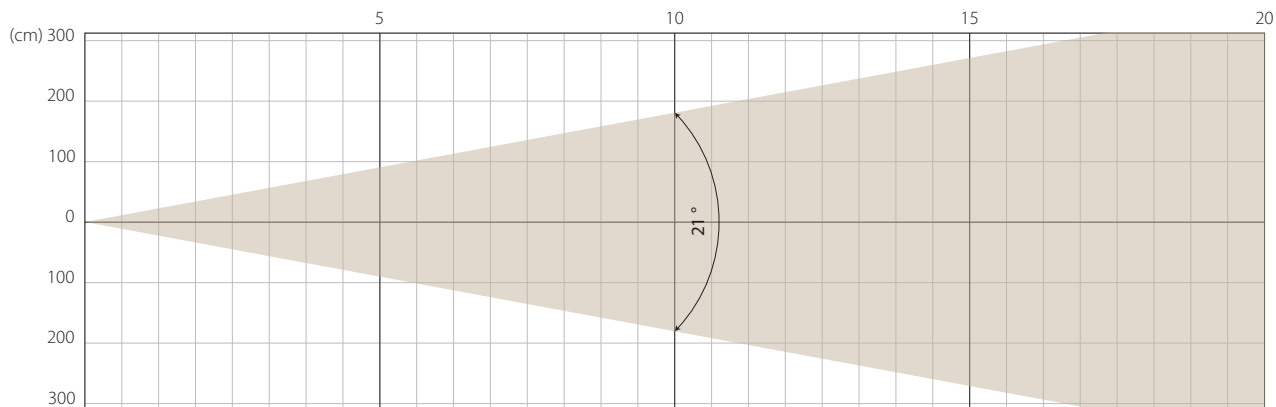

MIN ZOOM

Beam opening

Intensity

Distance (m)	5		10		15		20	
unit	lux	diameter	lux	diameter	lux	diameter	lux	diameter
White	96980	0,52	23440	1,04	10450	1,56	5913	2,08

MIDDLE ZOOM

Beam opening

Intensity

Distance (m)	5		10		15		20	
	lux	diameter	lux	diameter	lux	diameter	lux	diameter
White	16980	1,85	4491	3,62	2199	5,3	1296	7,1

MAX ZOOM

Beam opening

Intensity

Distance (m)	5		10		15		20	
unit	lux	diameter	lux	diameter	lux	diameter	lux	diameter
White	2459	5,83	736	11,66	356	17,49	153	23,32

Total Flux	52897 lm (@zoom 106)
CCT @LED engin	8000 (±400K)
CCT @open	7064 (±400K)
Ra @open	72 (Ra: 70)
TLCI	49
TM-30	Rf: 70, Rg: 92

Fan Mode	Noise Level (dBA)	Flux (lm)
Auto Mode	48	50859
Silence Mode	42	42257
Stage Mode	60	52897
Studio Mode	43	45738

Note: noise messured @1m distance, static status, ambient 31 dBA.

Voltage / Power	120-240V, 50-60HZ	1600W
Fixture Dimension / Weight	486x280x811mm	46kg
Packing Dimension / Weight	73x57x73.5cm	64kg