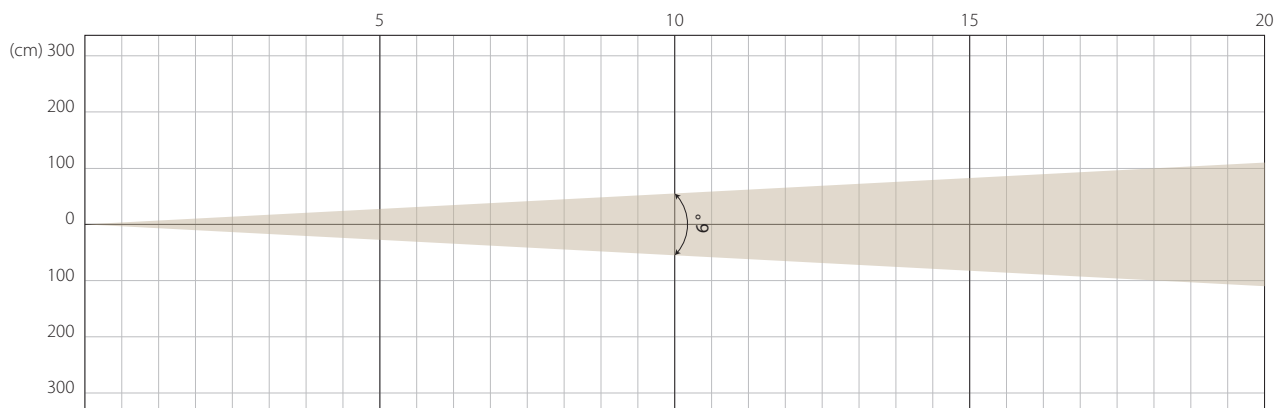

MIN ZOOM

Beam opening

Intensity

Distance (m)	5		10		15		20	
unit	lux	diameter	lux	diameter	lux	diameter	lux	diameter
White	96980	0,52	23440	1,04	10450	1,56	5913	2,08

MIDDLE ZOOM

Beam opening

Intensity

Distance (m)	5		10		15		20	
	lux	diameter	lux	diameter	lux	diameter	lux	diameter
White	16980	1,85	4491	3,62	2199	5,3	1296	7,1

MAX ZOOM

Beam opening

Intensity

Distance (m)	5		10		15		20	
unit	lux	diameter	lux	diameter	lux	diameter	lux	diameter
White	2459	5,83	736	11,66	356	17,49	153	23,32

Total Flux	52897 lm (@zoom 106)
CCT @LED engin	8000 (±400K)
CCT @open	7064 (±400K)
Ra @open	72 (Ra: 70)
TLCI	49
TM-30	Rf: 70, Rg: 92

Fan Mode	Noise Level (dBA)	Flux (lm)
Auto Mode	48	50859
Silence Mode	42	42257
Stage Mode	60	52897
Studio Mode	43	45738

Note: noise messured @1m distance, static status, ambient 31 dBA.

Voltage / Power	120-240V, 50-60HZ	1600W
Fixture Dimension / Weight	486x280x811mm	46kg
Packing Dimension / Weight	73x57x73.5cm	64kg