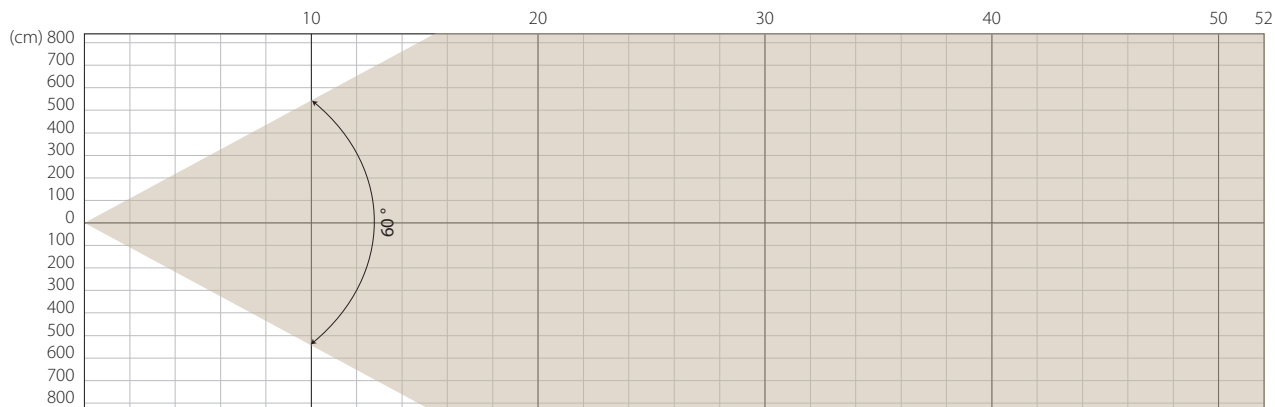

MIN ZOOM

Beam opening

Intensity

Distance (m)	5		10		15		20	
unit	lux	diameter	lux	diameter	lux	diameter	lux	diameter
White	96980	0,52	23440	1,04	10450	1,56	5913	2,08

MIDDLE ZOOM

Beam opening

Intensity

Distance (m)	5		10		15		20	
	lux	diameter	lux	diameter	lux	diameter	lux	diameter
White	16980	1,85	4491	3,62	2199	5,3	1296	7,1

MAX ZOOM

Beam opening

Intensity

Distance (m)	5		10		15		20	
unit	lux	diameter	lux	diameter	lux	diameter	lux	diameter
White	2459	5,83	736	11,66	356	17,49	153	23,32

Total Flux	52897 lm (@zoom 106)
CCT @LED engin	8000 (±400K)
CCT @open	7064 (±400K)
Ra @open	72 (Ra: 70)
TLCI	49
TM-30	Rf: 70, Rg: 92

Fan Mode	Noise Level (dBA)	Flux (lm)
Auto Mode	48	50859
Silence Mode	42	42257
Stage Mode	60	52897
Studio Mode	43	45738

Note: noise messured @1m distance, static status, ambient 31 dBA.

Voltage / Power	120-240V, 50-60HZ	1600W
Fixture Dimension / Weight	486x280x811mm	46kg
Packing Dimension / Weight	73x57x73.5cm	64kg