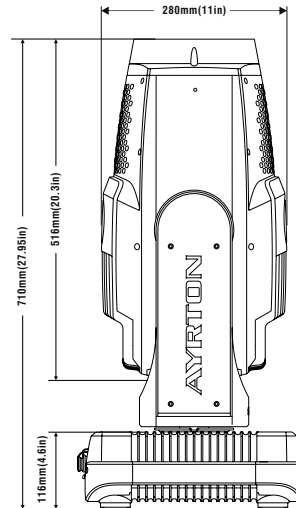

This side facing LED module

PRISMS

PRISM 1 - 2

DMX Channel 23 @ Ba Mode / 25 @ Std Mode / 34 @ Ext Mode

Prism 1 8-facet circular -

Prism 2 6-facet linear -

PRISM 3 - 4

DMX Channel 25 @ Ba Mode / 27 @ Std Mode / 37 @ Ext Mode

Prism 3 16-facet circular -

Prism 4 6-facet linear -

FIXTURE DRAWINGS

FOAM DRAWINGS

Section:A-A

Dimension tolerance (mm): ± 5
Version: 1.0

⚠️ DISCLAIMER

Errors and omissions for all information given in this document are possible. All information is subject to change without prior notice.