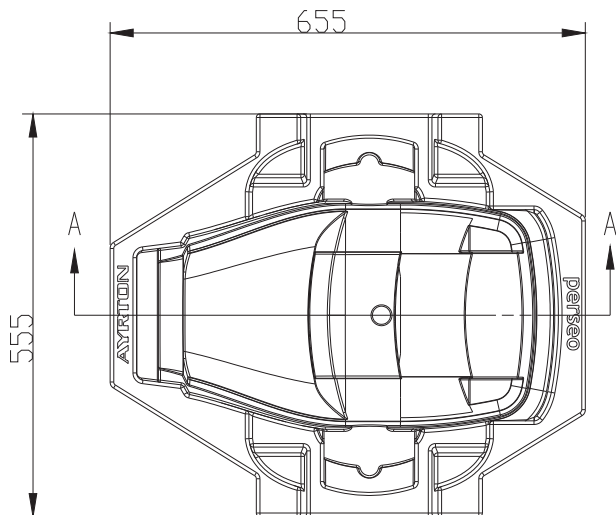

Inner Ring

12	CTB 1/2	GP603050333300
13	Minus Green 1/4	GP603050333310
14	Minus Green 1/2	GP603050333320
15	Pink	GP603050333330
16	Violet (UV)	GP603050333340
17	Amber	GP603050333350

This side facing LED module

This side facing LED module

PRISMS

PRISM 1 - 2

DMX Channel 23 @ Ba Mode / 25 @ Std Mode / 34 @ Ext Mode

Prism 1 8-facet circular -

Prism 2 6-facet linear -

PRISM 3 - 4

DMX Channel 25 @ Ba Mode / 27 @ Std Mode / 37 @ Ext Mode

Prism 3 16-facet circular -

Prism 4 6-facet linear -

FIXTURE DRAWINGS

FOAM DRAWINGS

Section:A-A

Dimension tolerance (mm): ± 5
Version: 1.0

⚠️ DISCLAIMER

Errors and omissions for all information given in this document are possible. All information is subject to change without prior notice.