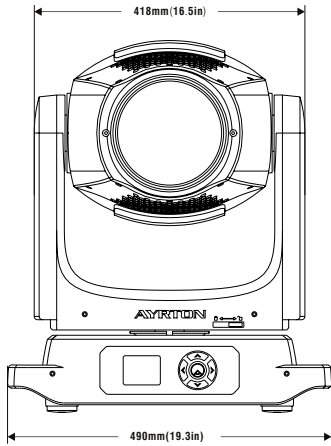

This side facing LED module

PRISMS

PRISM 1 - 2

DMX Channel 23 @ Ba Mode / 25 @ Std Mode / 34 @ Ext Mode

Prism 1 8-facet circular -

Prism 2 6-facet linear -

PRISM 3 - 4

DMX Channel 25 @ Ba Mode / 27 @ Std Mode / 37 @ Ext Mode

Prism 3 16-facet circular -

Prism 4 6-facet linear -

FIXTURE DRAWINGS

FOAM DRAWINGS

Section:A-A

Dimension tolerance (mm): ± 5
Version: 1.0

⚠️ DISCLAIMER

Errors and omissions for all information given in this document are possible. All information is subject to change without prior notice.