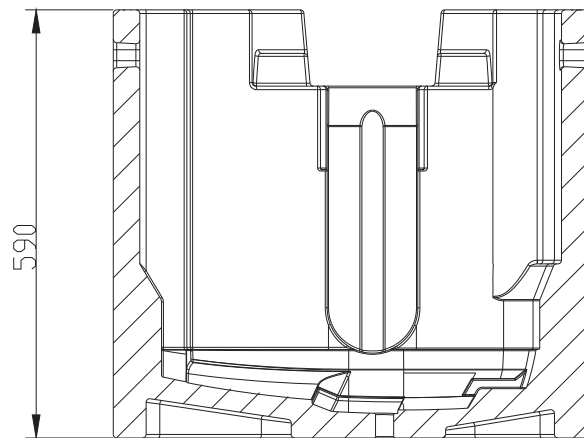

This side facing LED module

PRISMS

PRISM 1 - 2

DMX Channel 23 @ Ba Mode / 25 @ Std Mode / 34 @ Ext Mode

Prism 1 8-facet circular -

Prism 2 6-facet linear -

PRISM 3 - 4

DMX Channel 25 @ Ba Mode / 27 @ Std Mode / 37 @ Ext Mode

Prism 3 16-facet circular -

Prism 4 6-facet linear -

FIXTURE DRAWINGS

FOAM DRAWINGS

Section:A-A

Dimension tolerance (mm): ± 5
Version: 1.0

⚠️ DISCLAIMER

Errors and omissions for all information given in this document are possible. All information is subject to change without prior notice.