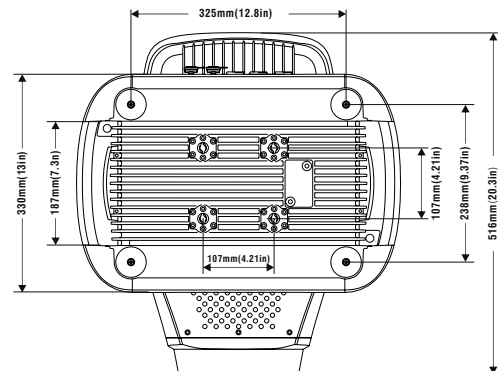

Inner Ring

12	CTB 1/2	GP603050333300
13	Minus Green 1/4	GP603050333310
14	Minus Green 1/2	GP603050333320
15	Pink	GP603050333330
16	Violet (UV)	GP603050333340
17	Amber	GP603050333350

This side facing LED module

WHEELS - GOBO, COLOUR & ANIMATION

GOBO WHEEL 2

Static Gobo

1	410	Conical Tunnel Effect	GP60303011519A	20	350	Bold Line	-
2	415	Target Tunnel Effect	GP60303011520A	21	365	Square Line 5	-
3	420	Square Tunnel Effect	GP60303011521A	22	353	Four Lines	-
4	425	Triangle Tunnel Effect	GP60303011522A	23	330	Square Beam	-
5	006	Organic	GP60303011548A	24	363	Rubik Cube	-
6	077	Water	GP60303011549A	25	332	Square Beam 4	-
7	149	Nuclear	GP60303011550A	26	335	Square Beam 25	-
8	189	Mirror Ball Light	GP60303011551A	27	338	Square Beam Mix	-
9	046	Fireworks Light	GP60303011552A	28	340	Triangle Beam	-
10	255	Zig-Zag	GP60303011553A	29	345	Star Beam	-
11	004	Big Eye	GP60303011554A	30	111	Nested Rings Light	-
12	093	Ant	GP60303011555A	31	024	Bubble Light	-
13	001	Ayrton Logo	GP60303011556A	32	260	Arrows	-
14	066	Abstract Square	GP60303011559A	33	300	Full Beam	-
15	041	Lost In The Brain	GP60303011558A	34	302	80% Iris Beam	-
16	101	Deep Forest	GP60303011557A	35	304	60% Iris Beam	-
17	105	Tree Bark	GP60303011560A	36	306	40% Iris Beam	-
18	242	Stained Glass	GP60303011561A	37	308	20% Iris Beam	-
19	211	Digital	GP60303011562A	38	326	Dot Triangle 3	-
				39	324	Dot Mix	-

This side facing LED module

PRISMS

PRISM 1 - 2

DMX Channel 23 @ Ba Mode / 25 @ Std Mode / 34 @ Ext Mode

Prism 1 8-facet circular -

Prism 2 6-facet linear -

PRISM 3 - 4

DMX Channel 25 @ Ba Mode / 27 @ Std Mode / 37 @ Ext Mode

Prism 3 16-facet circular -

Prism 4 6-facet linear -

FIXTURE DRAWINGS

FOAM DRAWINGS

Section:A-A

Dimension tolerance (mm): ± 5
Version: 1.0

⚠️ DISCLAIMER

Errors and omissions for all information given in this document are possible. All information is subject to change without prior notice.