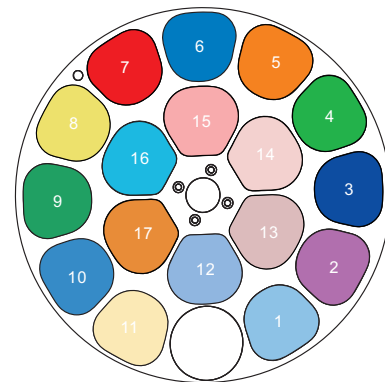

WHEELS - GOBO, COLOUR & ANIMATION

GOBO WHEEL 1

Rotating Gobo

1	074	Star Dust	GP60303011822
2	081	Iron Filings	GP60303011823
3	018	Nested Triangle	GP60303011821
4	134	Vortex	GP60303011819
5	067	Black & White Target	GP60303011820
6	049	Smoke Rings	GP60303011818
7	130	Dot Line 11	GP60303011817
8	112Y	Nested Rings Yellow	GP60303060138
9	042	CMY Liquid Effect	GP60303060130

This side facing LED module

ANIMATION WHEEL

-	-	GP60303051791ADO
---	---	------------------

This side facing LED module

COLOUR WHEEL

Outer Ring

1	CTB 1/4	GP603050333200
2	Magenta	GP603050333210
3	Congo Blue	GP603050333220
4	Green	GP603050333230
5	Orange	GP603050333240
6	Blue	GP603050333250
7	Red	GP603050333260
8	Medium Yellow (Light Yellow)	GP603050333970
9	Dark Green (Light Green)	GP60305033400A
10	Medium Blue (Light Blue)	GP603050333980
11	Light Amber (CTO)	GP603050333990

Inner Ring

12	CTB 1/2	GP603050333300
13	Minus Green 1/4	GP603050333310
14	Minus Green 1/2	GP603050333320
15	Pink	GP603050333330
16	Violet (UV)	GP603050333340
17	Amber	GP603050333350

This side facing LED module

This side facing LED module

PRISMS

PRISM 1 - 2

DMX Channel 23 @ Ba Mode / 25 @ Std Mode / 34 @ Ext Mode

Prism 1 8-facet circular -

Prism 2 6-facet linear -

PRISM 3 - 4

DMX Channel 25 @ Ba Mode / 27 @ Std Mode / 37 @ Ext Mode