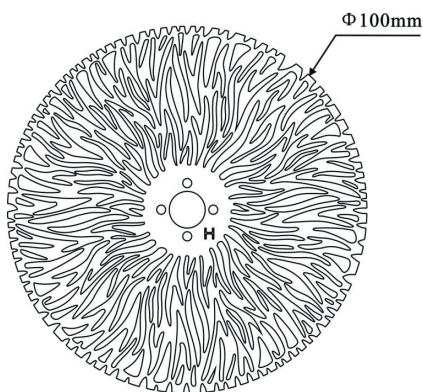

WHEELS - GOBO, COLOUR & ANIMATION

GOBO WHEEL 1

Rotating Gobo

1	074	Star Dust	GP60303011822
2	081	Iron Filings	GP60303011823
3	018	Nested Triangle	GP60303011821
4	134	Vortex	GP60303011819
5	067	Black & White Target	GP60303011820
6	049	Smoke Rings	GP60303011818
7	130	Dot Line 11	GP60303011817
8	112Y	Nested Rings Yellow	GP60303060138
9	042	CMY Liquid Effect	GP60303060130

This side facing LED module

ANIMATION WHEEL

-	-	GP60303051791ADO
---	---	------------------

This side facing LED module

COLOUR WHEEL

Outer Ring

1	CTB 1/4	GP603050333200
2	Magenta	GP603050333210
3	Congo Blue	GP603050333220
4	Green	GP603050333230
5	Orange	GP603050333240
6	Blue	GP603050333250
7	Red	GP603050333260
8	Medium Yellow (Light Yellow)	GP603050333970
9	Dark Green (Light Green)	GP60305033400A
10	Medium Blue (Light Blue)	GP603050333980
11	Light Amber (CTO)	GP603050333990

Inner Ring

12	CTB 1/2	GP603050333300
13	Minus Green 1/4	GP603050333310
14	Minus Green 1/2	GP603050333320
15	Pink	GP603050333330
16	Violet (UV)	GP603050333340
17	Amber	GP603050333350

This side facing LED module

Prism 3 16-facet circular -

Prism 4 6-facet linear -

FIXTURE DRAWINGS

FOAM DRAWINGS

Section:A-A

Dimension tolerance (mm): ± 5
Version: 1.0

⚠️ DISCLAIMER

Errors and omissions for all information given in this document are possible. All information is subject to change without prior notice.