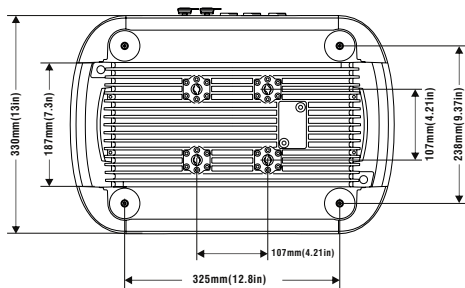

Inner Ring

12	CTB 1/2	GP603050333300
13	Minus Green 1/4	GP603050333310
14	Minus Green 1/2	GP603050333320
15	Pink	GP603050333330
16	Violet (UV)	GP603050333340
17	Amber	GP603050333350

This side facing LED module

This side facing LED module

PRISMS

PRISM 1 - 2

DMX Channel 23 @ Ba Mode / 25 @ Std Mode / 34 @ Ext Mode

Prism 1 8-facet circular -

Prism 2 6-facet linear -

PRISM 3 - 4

DMX Channel 25 @ Ba Mode / 27 @ Std Mode / 37 @ Ext Mode

Prism 3 16-facet circular -

Prism 4 6-facet linear -

FIXTURE DRAWINGS

FOAM DRAWINGS

Section:A-A

Dimension tolerance (mm): ± 5
Version: 1.0

⚠️ DISCLAIMER

Errors and omissions for all information given in this document are possible. All information is subject to change without prior notice.