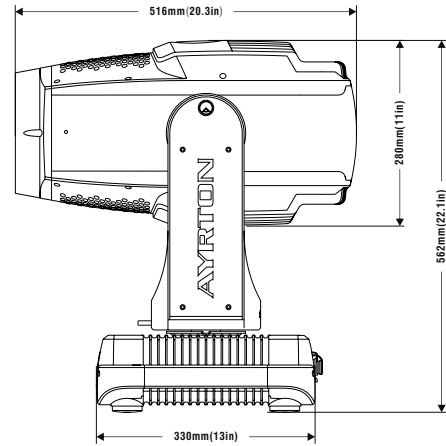

This side facing LED module

PRISMS

PRISM 1 - 2

DMX Channel 23 @ Ba Mode / 25 @ Std Mode / 34 @ Ext Mode

Prism 1 8-facet circular -

Prism 2 6-facet linear -

PRISM 3 - 4

DMX Channel 25 @ Ba Mode / 27 @ Std Mode / 37 @ Ext Mode

Prism 3 16-facet circular -

Prism 4 6-facet linear -

FIXTURE DRAWINGS

FOAM DRAWINGS

Section:A-A

Dimension tolerance (mm): ± 5
Version: 1.0

⚠️ DISCLAIMER

Errors and omissions for all information given in this document are possible. All information is subject to change without prior notice.