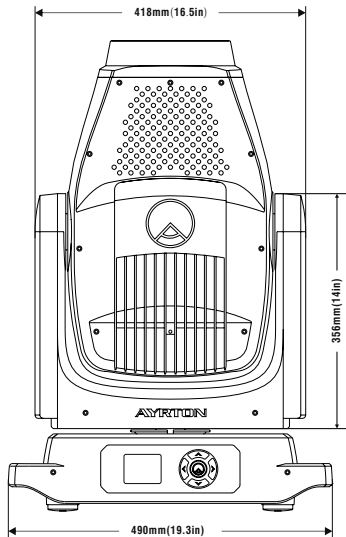

Inner Ring

12	CTB 1/2	GP603050333300
13	Minus Green 1/4	GP603050333310
14	Minus Green 1/2	GP603050333320
15	Pink	GP603050333330
16	Violet (UV)	GP603050333340
17	Amber	GP603050333350

This side facing LED module

This side facing LED module

PRISMS

PRISM 1 - 2

DMX Channel 23 @ Ba Mode / 25 @ Std Mode / 34 @ Ext Mode

Prism 1 8-facet circular -

Prism 2 6-facet linear -

PRISM 3 - 4

DMX Channel 25 @ Ba Mode / 27 @ Std Mode / 37 @ Ext Mode

Prism 3 16-facet circular -

Prism 4 6-facet linear -

FIXTURE DRAWINGS

FOAM DRAWINGS

Section:A-A

Dimension tolerance (mm): ± 5
Version: 1.0

⚠️ DISCLAIMER

Errors and omissions for all information given in this document are possible. All information is subject to change without prior notice.