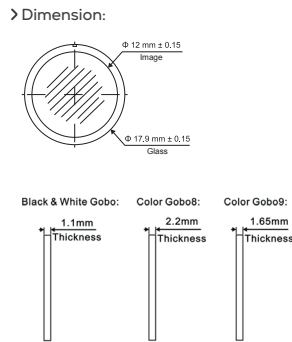

WHEELS - GOBO, COLOUR & ANIMATION