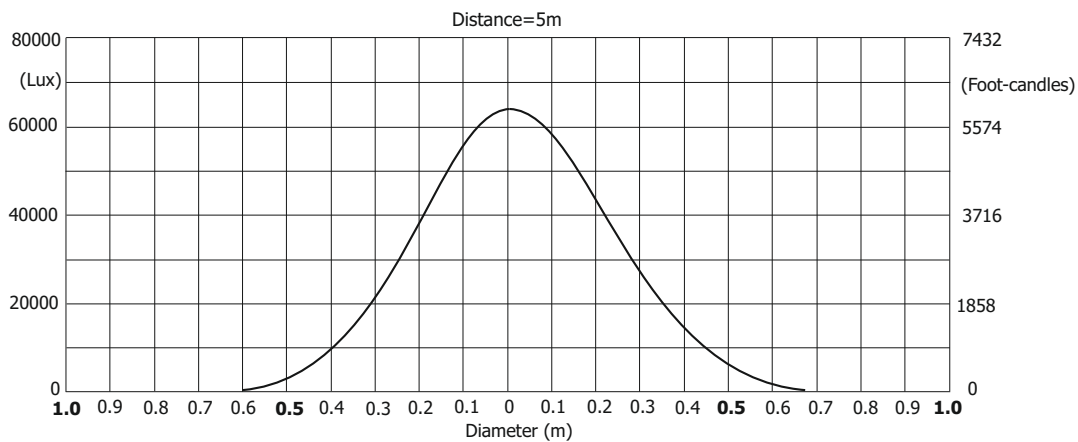

Illuminance distribution

Robin BMFL FollowSpot LT

Photometric Diagram Min. Zoom with Medium Frost

Lamp power=1700W

Illuminance distribution

Lamp power=1500W

Illuminance distribution

Robin BMFL FollowSpot LT

Photometric Diagram

Min. Zoom with Medium Frost

Quiet mode

Illuminance distribution

Robin BMFL FollowSpot LT

Photometric Diagram

Min. Zoom with Heavy Frost 20° (standard)

Lamp power=1700W

Illuminance distribution

Lamp power=1500W

Illuminance distribution

Robin BMFL FollowSpot LT

Photometric Diagram

Min. Zoom with Heavy Frost 20° (standard)

Quiet mode

Illuminance distribution