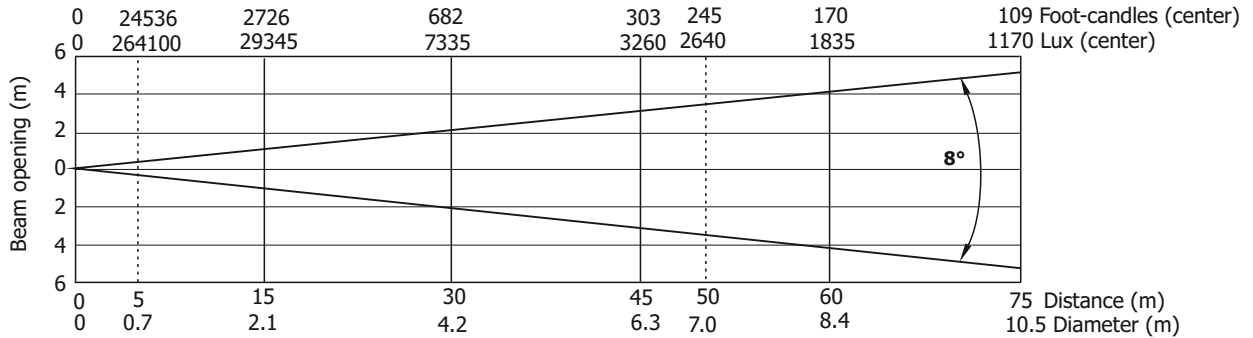

Robin BMFL FollowSpot LT

Photometric Diagram

Lamp: Osram Lok-it! HTI 1700/PS

Min. Zoom

Lamp power=1700W
Total Output: 32800 lumens

Lamp power=1500W
Total Output: 29190 lumens

Quiet mode
Total Output: 25760 lumens

Robin BMFL FollowSpot LT

Photometric Diagram

Max. Zoom

Lamp power=1700W
Total Output: 34600 lumens

Lamp power=1500W
Total Output: 32180 lumens

Quiet mode
Total Output: 28370 lumens

Robin BMFL FollowSpot LT

Photometric Diagram Min. Zoom with Light Frost

Lamp power=1700W

Illuminance distribution

Lamp power=1500W

Illuminance distribution

Robin BMFL FollowSpot LT

Photometric Diagram

Min. Zoom with Light Frost

Quiet mode