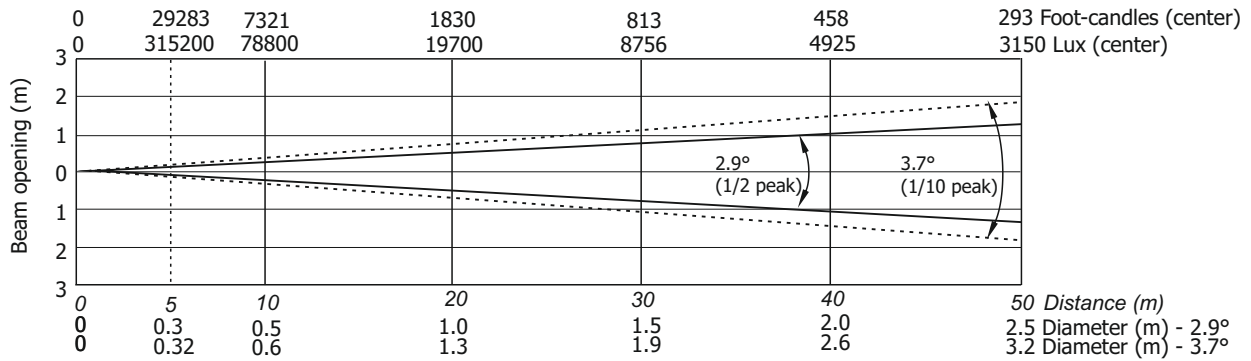

Robin BMFL FollowSpot LT

Photometric Diagram

Max. Zoom

Lamp power=1700W
Total Output: 34600 lumens

Lamp power=1500W
Total Output: 32180 lumens

Quiet mode
Total Output: 28370 lumens

Robin BMFL FollowSpot LT

Photometric Diagram Min. Zoom with Light Frost

Lamp power=1700W

Illuminance distribution

Lamp power=1500W

Illuminance distribution

Robin BMFL FollowSpot LT

Photometric Diagram

Min. Zoom with Light Frost

Quiet mode

Illuminance distribution

Robin BMFL FollowSpot LT

Photometric Diagram Min. Zoom with Medium Frost

Lamp power=1700W

Illuminance distribution

Lamp power=1500W

Illuminance distribution

Robin BMFL FollowSpot LT

Photometric Diagram

Min. Zoom with Medium Frost

Quiet mode

Illuminance distribution

Robin BMFL FollowSpot LT

Photometric Diagram

Min. Zoom with Heavy Frost 20° (standard)

Lamp power=1700W