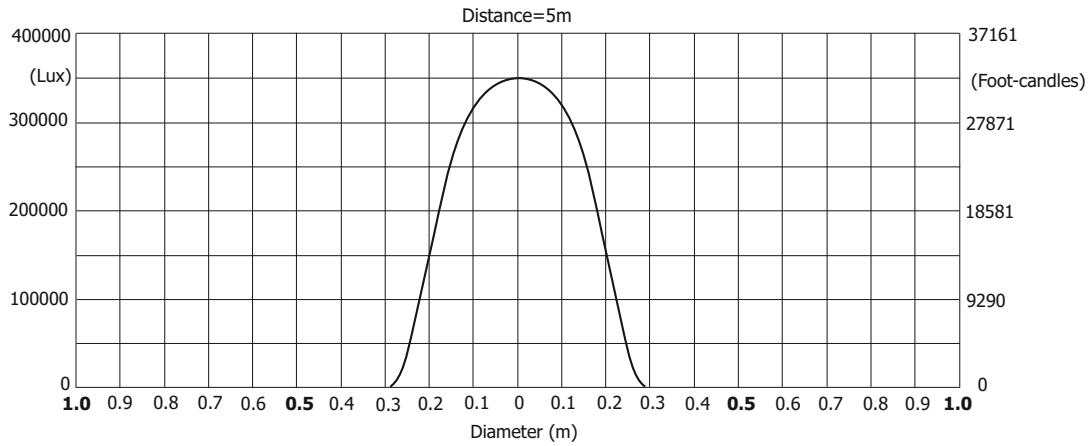

Illuminance distribution