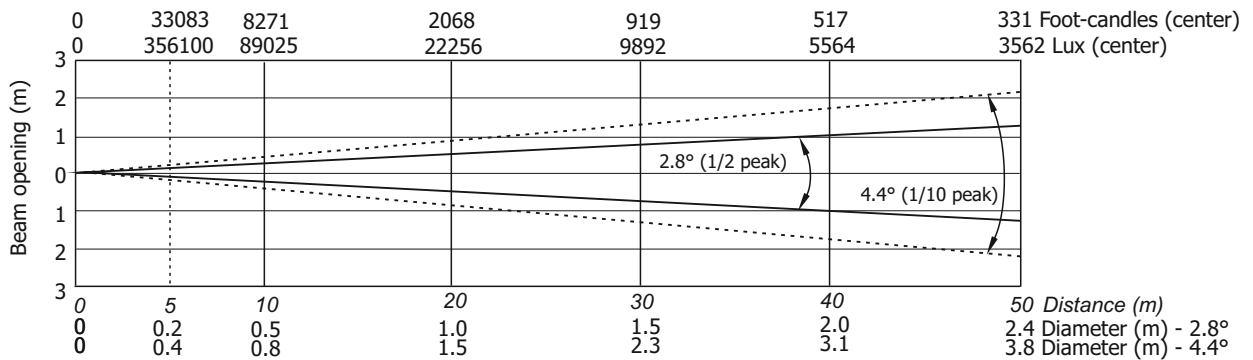

Lamp power=1700W

Illuminance distribution

Lamp power=1500W

Illuminance distribution

Robin BMFL FollowSpot LT

Photometric Diagram

Min. Zoom with Light Frost

Quiet mode

Illuminance distribution

Robin BMFL FollowSpot LT

Photometric Diagram Min. Zoom with Medium Frost

Lamp power=1700W

Illuminance distribution

Lamp power=1500W

Illuminance distribution

Robin BMFL FollowSpot LT

Photometric Diagram

Min. Zoom with Medium Frost

Quiet mode

Illuminance distribution

Robin BMFL FollowSpot LT

Photometric Diagram

Min. Zoom with Heavy Frost 20° (standard)

Lamp power=1700W

Illuminance distribution

Lamp power=1500W

Illuminance distribution

Robin BMFL FollowSpot LT

Photometric Diagram

Min. Zoom with Heavy Frost 20° (standard)

Quiet mode

Illuminance distribution