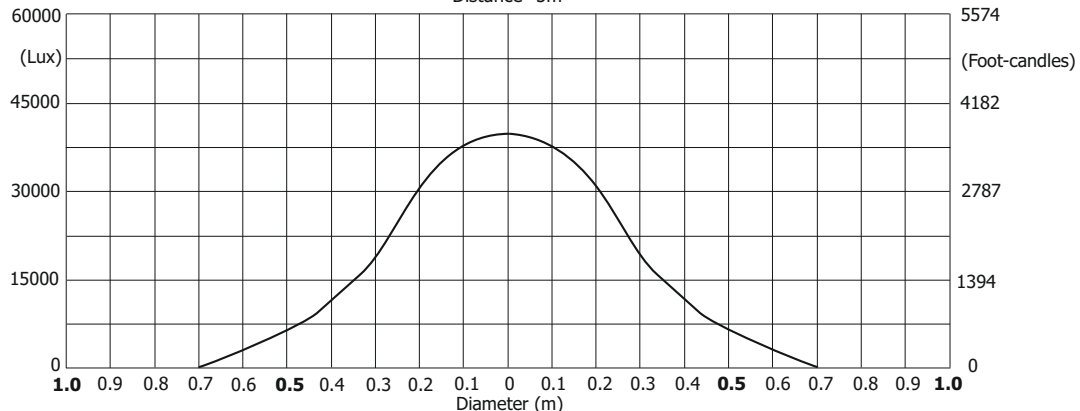

Distance=5m