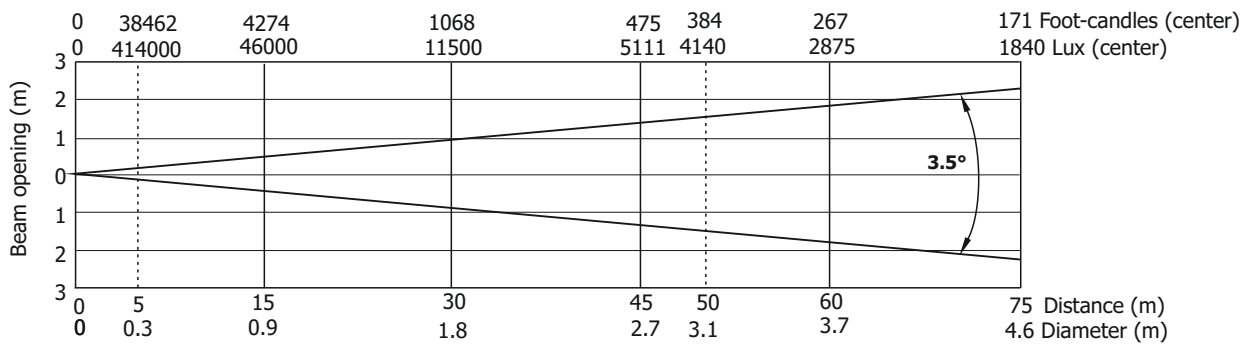

Robin BMFL FollowSpot LT

Photometric Diagram

Lamp: Osram Lok-it! HTI 1700/PS

Min. Zoom

Lamp power=1700W
Total Output: 32800 lumens

Lamp power=1500W
Total Output: 29190 lumens

Quiet mode
Total Output: 25760 lumens

Robin BMFL FollowSpot LT

Photometric Diagram

Max. Zoom

Lamp power=1700W
Total Output: 34600 lumens

Lamp power=1500W
Total Output: 32180 lumens

Quiet mode
Total Output: 28370 lumens

Robin BMFL FollowSpot LT

Photometric Diagram Min. Zoom with Light Frost

Lamp power=1700W

Illuminance distribution

Lamp power=1500W

Illuminance distribution

Robin BMFL FollowSpot LT

Photometric Diagram

Min. Zoom with Light Frost

Quiet mode