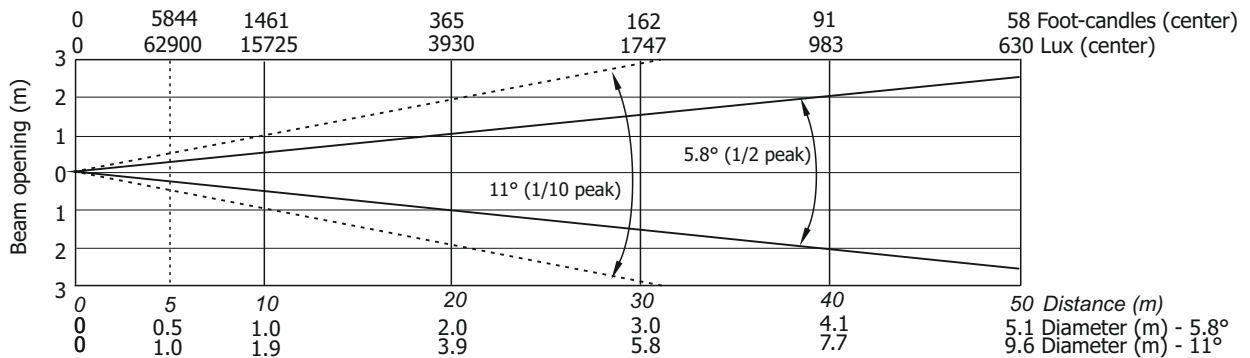

Lamp power=1700W

Illuminance distribution

Lamp power=1500W

Illuminance distribution

Robin BMFL FollowSpot LT

Photometric Diagram

Min. Zoom with Light Frost

Quiet mode

Illuminance distribution

Robin BMFL FollowSpot LT

Photometric Diagram Min. Zoom with Medium Frost

Lamp power=1700W

Illuminance distribution

Lamp power=1500W

Illuminance distribution

Robin BMFL FollowSpot LT

Photometric Diagram

Min. Zoom with Medium Frost

Quiet mode

Illuminance distribution

Robin BMFL FollowSpot LT

Photometric Diagram

Min. Zoom with Heavy Frost 20° (standard)

Lamp power=1700W

Illuminance distribution

Lamp power=1500W

Illuminance distribution

Robin BMFL FollowSpot LT

Photometric Diagram

Min. Zoom with Heavy Frost 20° (standard)

Quiet mode

Illuminance distribution