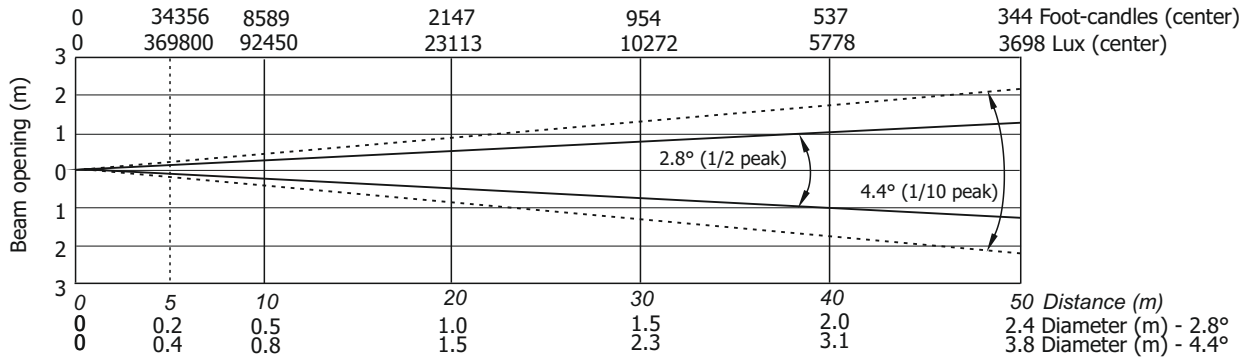

Robin BMFL FollowSpot LT

Photometric Diagram

Max. Zoom

Lamp power=1700W
Total Output: 34600 lumens

Lamp power=1500W
Total Output: 32180 lumens

Quiet mode
Total Output: 28370 lumens

Robin BMFL FollowSpot LT

Photometric Diagram Min. Zoom with Light Frost

Lamp power=1700W

Illuminance distribution

Lamp power=1500W

Illuminance distribution

Robin BMFL FollowSpot LT

Photometric Diagram

Min. Zoom with Light Frost

Quiet mode

Illuminance distribution

Robin BMFL FollowSpot LT

Photometric Diagram Min. Zoom with Medium Frost

Lamp power=1700W

Illuminance distribution

Lamp power=1500W

Illuminance distribution

Robin BMFL FollowSpot LT

Photometric Diagram

Min. Zoom with Medium Frost

Quiet mode

Illuminance distribution

Robin BMFL FollowSpot LT

Photometric Diagram

Min. Zoom with Heavy Frost 20° (standard)

Lamp power=1700W