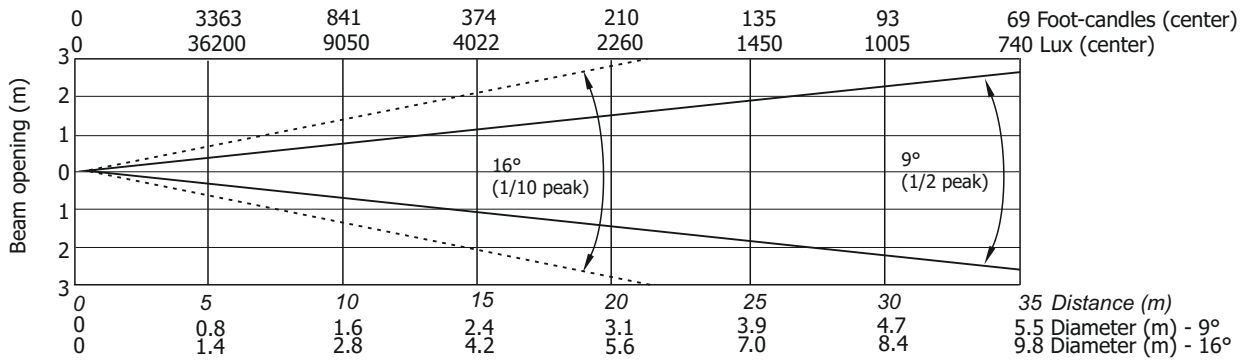

Robin BMFL FollowSpot LT

Photometric Diagram

Max. Zoom with Heavy Frost 20° (standard)

Lamp power=1700W

Illuminance distribution

Distance=5m

Lamp power=1500W

Illuminance distribution

Distance=5m

Robin BMFL FollowSpot LT

Photometric Diagram

Max. Zoom with Heavy Frost 20° (standard)

Quiet mode

Illuminance distribution

Distance=5m