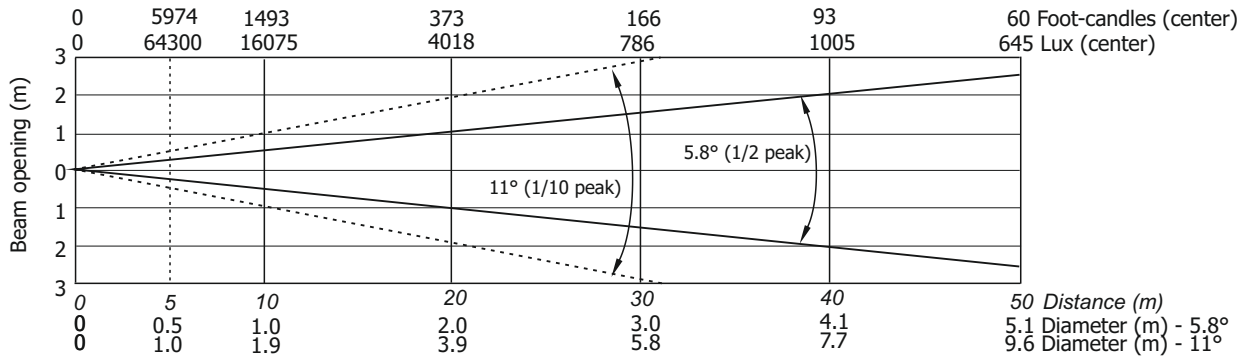

Lamp power=1700W

Illuminance distribution

Lamp power=1500W

Illuminance distribution

Robin BMFL FollowSpot LT

Photometric Diagram

Min. Zoom with Light Frost

Quiet mode

Illuminance distribution

Robin BMFL FollowSpot LT

Photometric Diagram Min. Zoom with Medium Frost

Lamp power=1700W

Illuminance distribution

Lamp power=1500W

Illuminance distribution

Robin BMFL FollowSpot LT

Photometric Diagram

Min. Zoom with Medium Frost

Quiet mode

Illuminance distribution

Robin BMFL FollowSpot LT

Photometric Diagram

Min. Zoom with Heavy Frost 20° (standard)

Lamp power=1700W

Illuminance distribution

Lamp power=1500W

Illuminance distribution

Robin BMFL FollowSpot LT

Photometric Diagram

Min. Zoom with Heavy Frost 20° (standard)

Quiet mode

Illuminance distribution