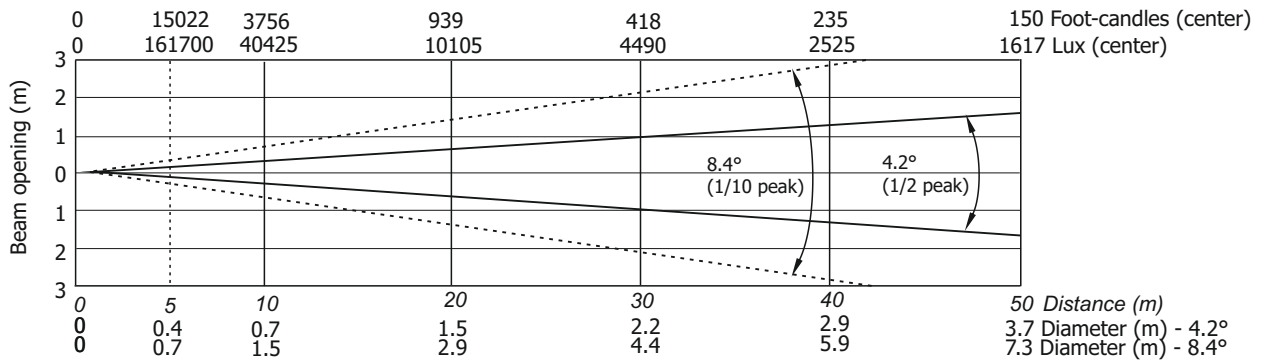

Photometric Diagram

Max. Zoom with Light Frost

Quiet mode

Illuminance distribution

Robin BMFL FollowSpot LT

Photometric Diagram

Max. Zoom with Medium Frost

Lamp power=1700W

Illuminance distribution

Lamp power=1500W

Illuminance distribution

Robin BMFL FollowSpot LT

Photometric Diagram

Max. Zoom with Medium Frost

Quiet mode

Illuminance distribution

Robin BMFL FollowSpot LT

Photometric Diagram

Max. Zoom with Heavy Frost 20° (standard)

Lamp power=1700W

Illuminance distribution

Distance=5m

Lamp power=1500W

Illuminance distribution