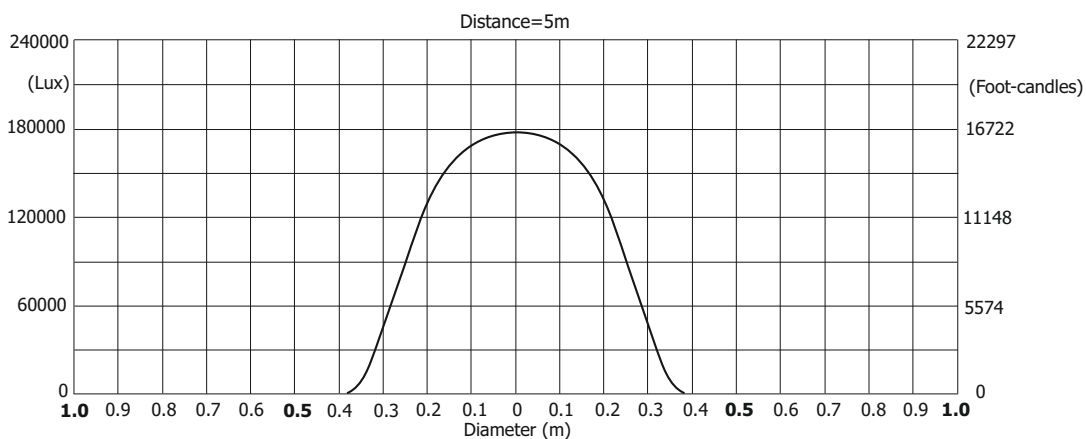

Photometric Diagram

Max. Zoom with Light Frost

Quiet mode

Illuminance distribution

Robin BMFL FollowSpot LT

Photometric Diagram

Max. Zoom with Medium Frost

Lamp power=1700W

Illuminance distribution

Lamp power=1500W

Illuminance distribution

Robin BMFL FollowSpot LT

Photometric Diagram

Max. Zoom with Medium Frost

Quiet mode

Illuminance distribution