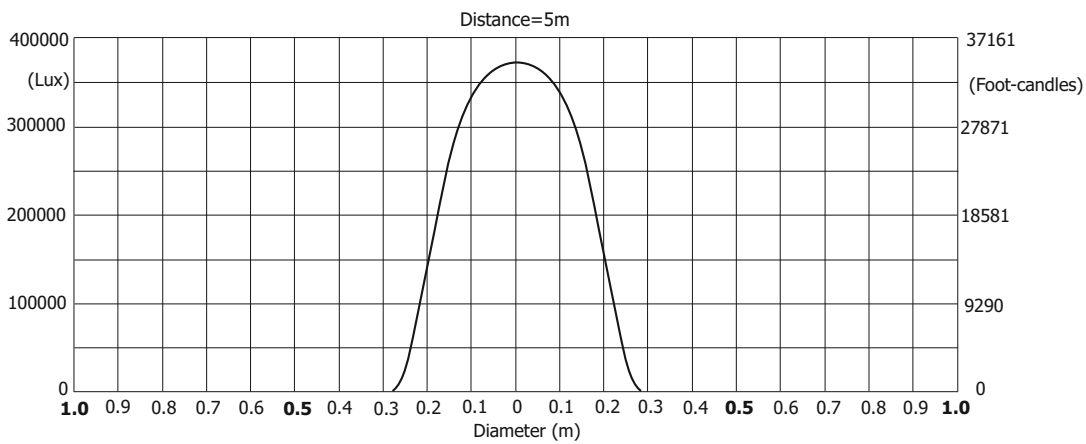

Robin BMFL FollowSpot LT

Photometric Diagram

Max. Zoom

Lamp power=1700W
Total Output: 34600 lumens

Lamp power=1500W
Total Output: 32180 lumens

Quiet mode
Total Output: 28370 lumens

Robin BMFL FollowSpot LT

Photometric Diagram Min. Zoom with Light Frost

Lamp power=1700W

Illuminance distribution

Lamp power=1500W

Illuminance distribution

Robin BMFL FollowSpot LT

Photometric Diagram

Min. Zoom with Light Frost

Quiet mode