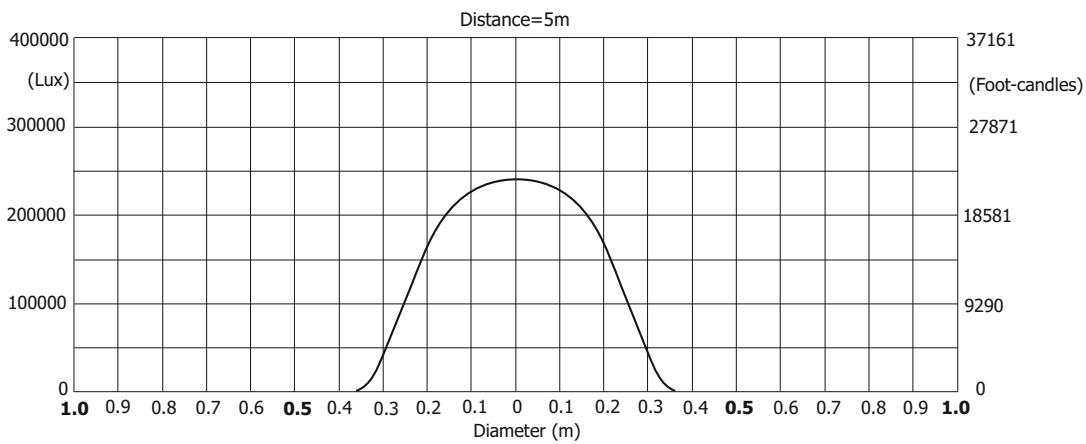

Illuminance distribution

Lamp power=1500W

Illuminance distribution

Robin BMFL FollowSpot LT

Photometric Diagram

Min. Zoom with Heavy Frost 20° (standard)

Quiet mode

Illuminance distribution

Robin BMFL FollowSpot LT

Photometric Diagram

Max. Zoom with Light Frost

Lamp power=1700W

Illuminance distribution

Lamp power=1500W

Illuminance distribution

Robin BMFL FollowSpot LT