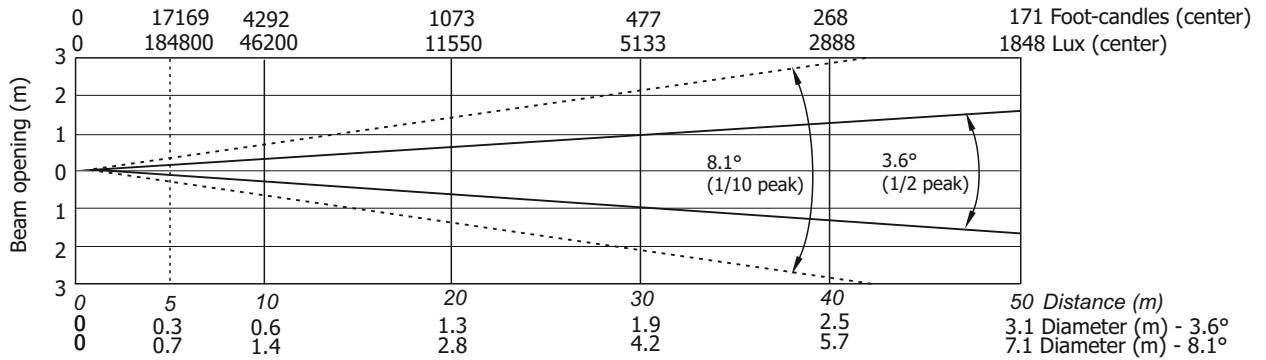

Illuminance distribution

Lamp power=1500W

Illuminance distribution

Robin BMFL FollowSpot LT

Photometric Diagram

Min. Zoom with Heavy Frost 20° (standard)

Quiet mode

Illuminance distribution

Robin BMFL FollowSpot LT

Photometric Diagram

Max. Zoom with Light Frost

Lamp power=1700W

Illuminance distribution

Lamp power=1500W

Illuminance distribution

Robin BMFL FollowSpot LT

Photometric Diagram

Max. Zoom with Light Frost

Quiet mode

Illuminance distribution

Robin BMFL FollowSpot LT

Photometric Diagram

Max. Zoom with Medium Frost

Lamp power=1700W