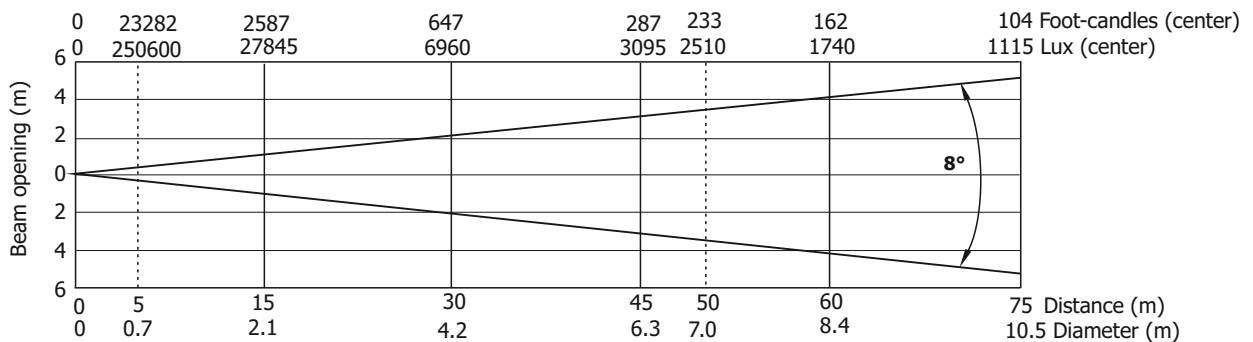

Robin BMFL FollowSpot LT

Photometric Diagram

Max. Zoom

Lamp power=1700W
Total Output: 34600 lumens

Lamp power=1500W
Total Output: 32180 lumens

Quiet mode
Total Output: 28370 lumens

Robin BMFL FollowSpot LT

Photometric Diagram Min. Zoom with Light Frost

Lamp power=1700W

Illuminance distribution

Lamp power=1500W

Illuminance distribution

Robin BMFL FollowSpot LT

Photometric Diagram

Min. Zoom with Light Frost

Quiet mode