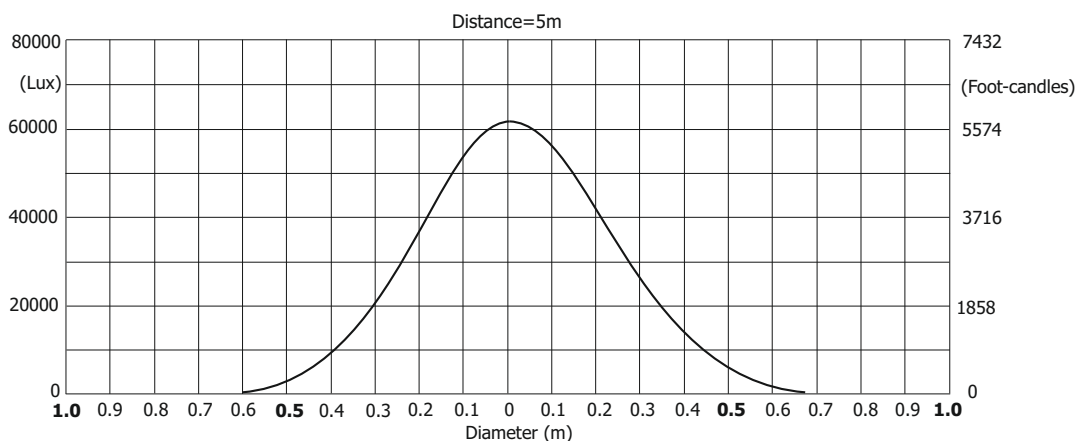

Photometric Diagram

Min. Zoom with Medium Frost

Quiet mode

Illuminance distribution

Robin BMFL FollowSpot LT

Photometric Diagram

Min. Zoom with Heavy Frost 20° (standard)

Lamp power=1700W

Illuminance distribution

Lamp power=1500W

Illuminance distribution

Robin BMFL FollowSpot LT

Photometric Diagram

Min. Zoom with Heavy Frost 20° (standard)

Quiet mode

Illuminance distribution