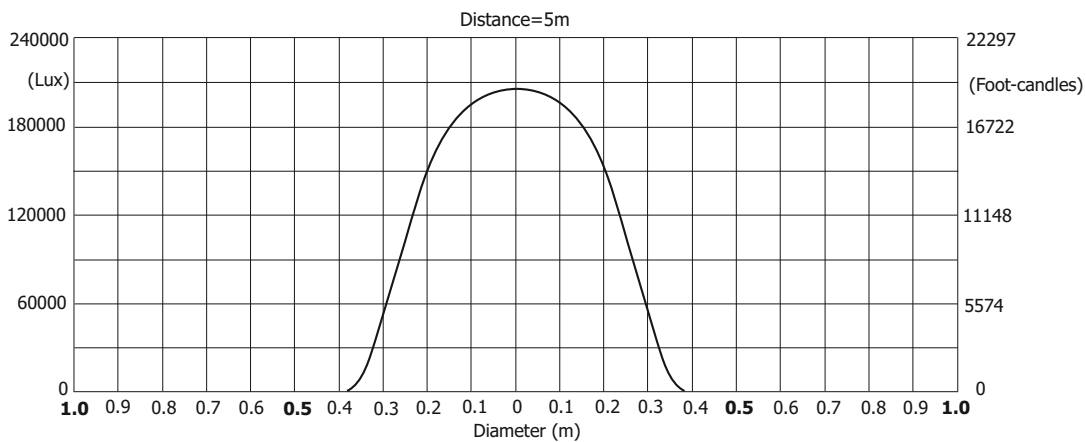

Photometric Diagram

Max. Zoom with Light Frost

Quiet mode

Illuminance distribution

Robin BMFL FollowSpot LT

Photometric Diagram

Max. Zoom with Medium Frost

Lamp power=1700W

Illuminance distribution

Lamp power=1500W

Illuminance distribution

Robin BMFL FollowSpot LT

Photometric Diagram

Max. Zoom with Medium Frost

Quiet mode

Illuminance distribution