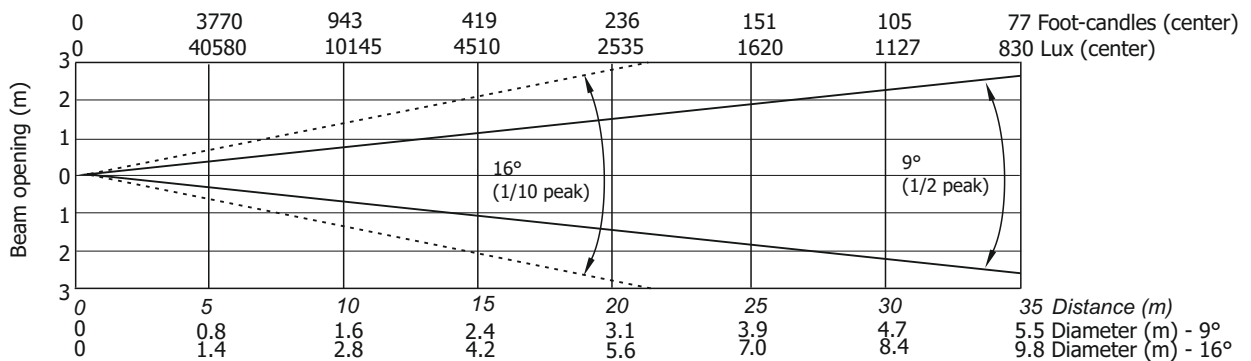

Illuminance distribution

Lamp power=1500W

Illuminance distribution

Robin BMFL FollowSpot LT

Photometric Diagram

Max. Zoom with Medium Frost

Quiet mode

Illuminance distribution

Robin BMFL FollowSpot LT

Photometric Diagram

Max. Zoom with Heavy Frost 20° (standard)

Lamp power=1700W

Illuminance distribution

Distance=5m

Lamp power=1500W

Illuminance distribution

Distance=5m

Robin BMFL FollowSpot LT

Photometric Diagram

Max. Zoom with Heavy Frost 20° (standard)

Quiet mode

Illuminance distribution

Distance=5m