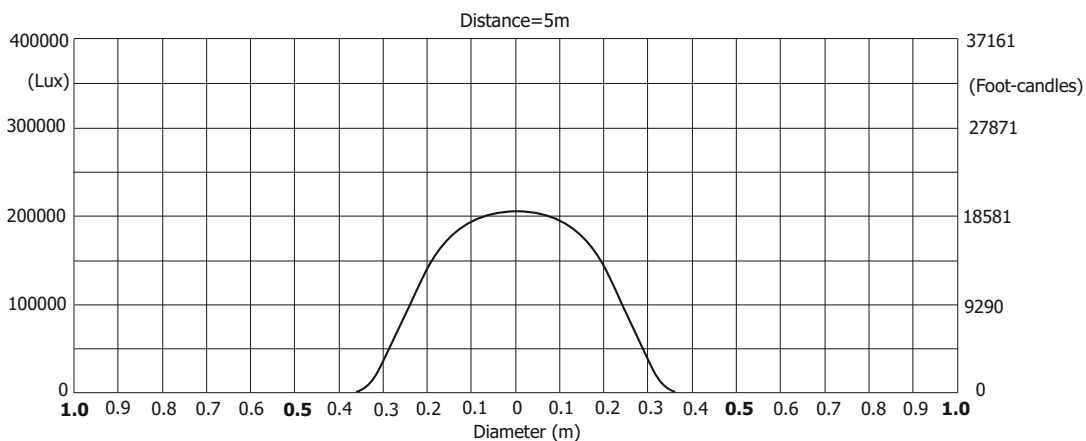

Illuminance distribution

Lamp power=1500W

Illuminance distribution

Robin BMFL FollowSpot LT

Photometric Diagram

Min. Zoom with Heavy Frost 20° (standard)

Quiet mode

Illuminance distribution

Robin BMFL FollowSpot LT

Photometric Diagram

Max. Zoom with Light Frost

Lamp power=1700W

Illuminance distribution

Lamp power=1500W

Illuminance distribution

Robin BMFL FollowSpot LT