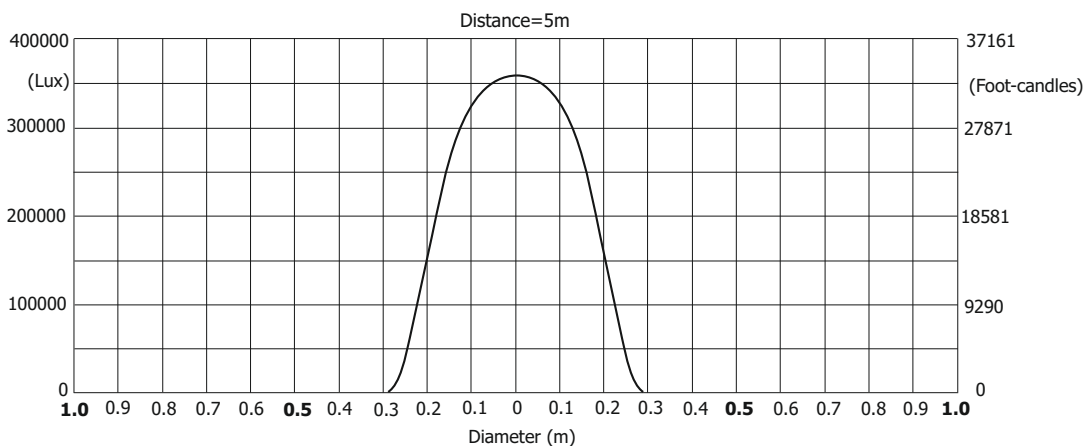

Lamp power=1700W

Illuminance distribution

Lamp power=1500W

Illuminance distribution

Robin BMFL FollowSpot LT

Photometric Diagram

Min. Zoom with Light Frost

Quiet mode

Illuminance distribution

Robin BMFL FollowSpot LT

Photometric Diagram Min. Zoom with Medium Frost

Lamp power=1700W

Illuminance distribution

Lamp power=1500W

Illuminance distribution

Robin BMFL FollowSpot LT