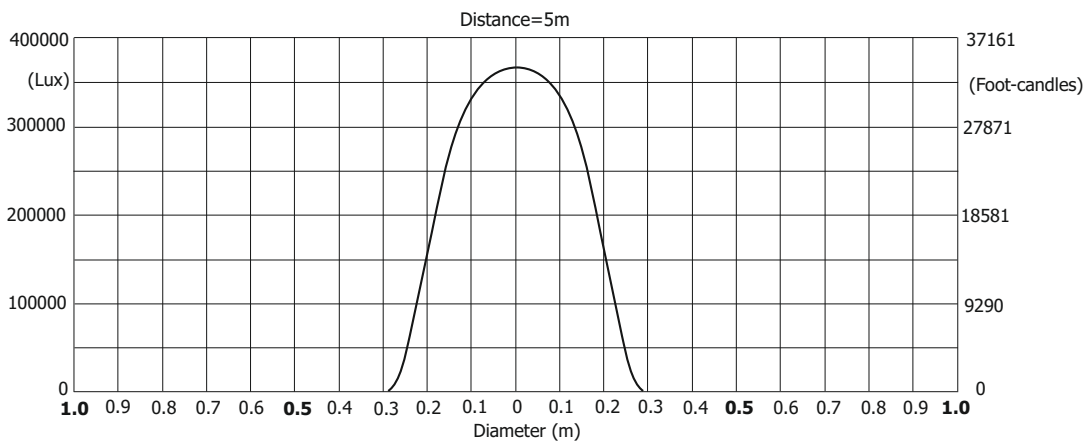

Lamp power=1700W

Illuminance distribution

Lamp power=1500W

Illuminance distribution

Robin BMFL FollowSpot LT

Photometric Diagram

Min. Zoom with Light Frost

Quiet mode

Illuminance distribution

Robin BMFL FollowSpot LT

Photometric Diagram Min. Zoom with Medium Frost

Lamp power=1700W

Illuminance distribution

Lamp power=1500W

Illuminance distribution

Robin BMFL FollowSpot LT