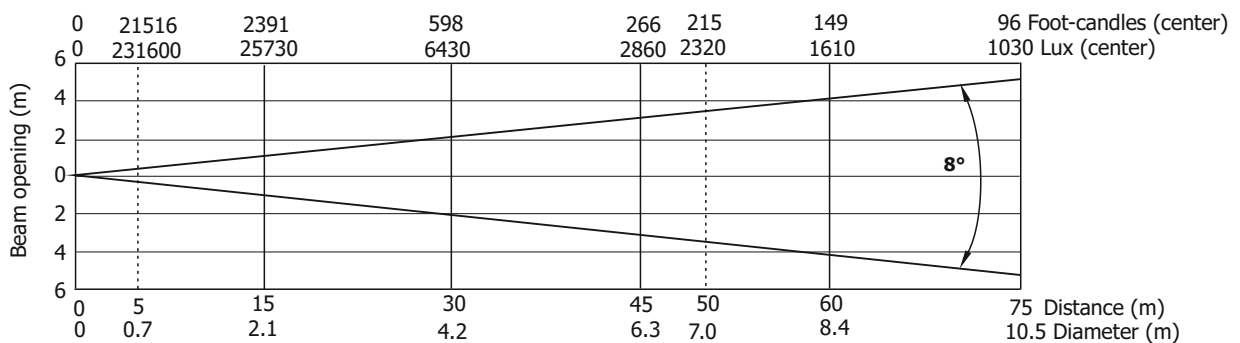

Robin BMFL FollowSpot LT

Photometric Diagram

Max. Zoom

Lamp power=1700W
Total Output: 34600 lumens

Lamp power=1500W
Total Output: 32180 lumens

Quiet mode
Total Output: 28370 lumens

Robin BMFL FollowSpot LT

Photometric Diagram Min. Zoom with Light Frost

Lamp power=1700W

Illuminance distribution

Lamp power=1500W

Illuminance distribution

Robin BMFL FollowSpot LT

Photometric Diagram

Min. Zoom with Light Frost

Quiet mode