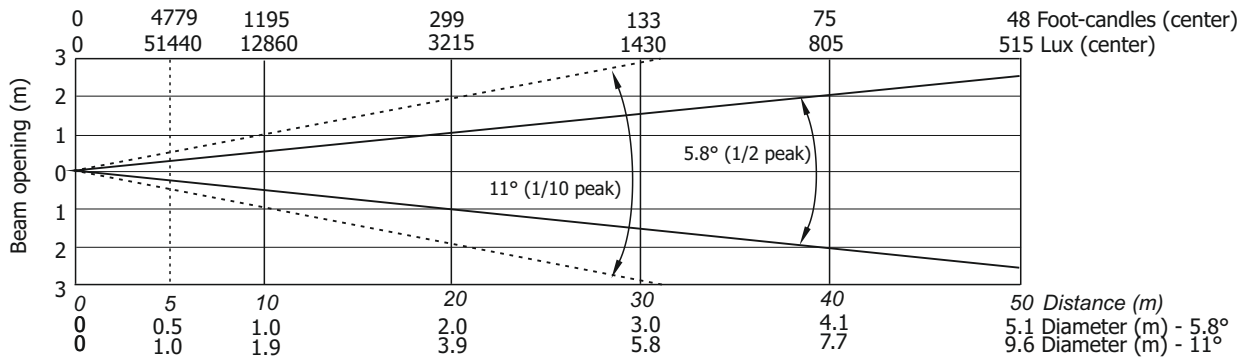

Photometric Diagram

Min. Zoom with Medium Frost

Quiet mode

Illuminance distribution

Robin BMFL FollowSpot LT

Photometric Diagram

Min. Zoom with Heavy Frost 20° (standard)

Lamp power=1700W

Illuminance distribution

Lamp power=1500W

Illuminance distribution

Robin BMFL FollowSpot LT

Photometric Diagram

Min. Zoom with Heavy Frost 20° (standard)

Quiet mode

Illuminance distribution

Robin BMFL FollowSpot LT

Photometric Diagram

Max. Zoom with Light Frost

Lamp power=1700W

Illuminance distribution

Lamp power=1500W

Illuminance distribution

Robin BMFL FollowSpot LT