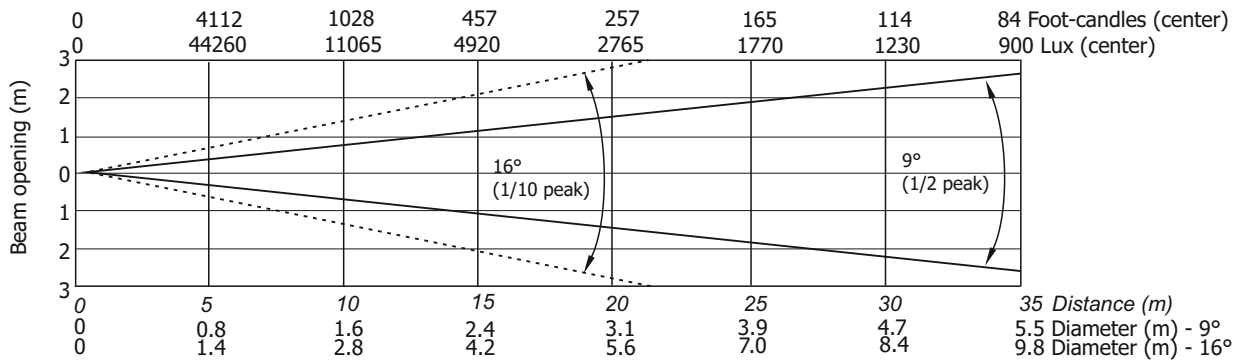

Illuminance distribution

Lamp power=1500W

Illuminance distribution

Robin BMFL FollowSpot LT

Photometric Diagram

Max. Zoom with Medium Frost

Quiet mode

Illuminance distribution

Robin BMFL FollowSpot LT

Photometric Diagram

Max. Zoom with Heavy Frost 20° (standard)

Lamp power=1700W

Illuminance distribution

Distance=5m

Lamp power=1500W

Illuminance distribution