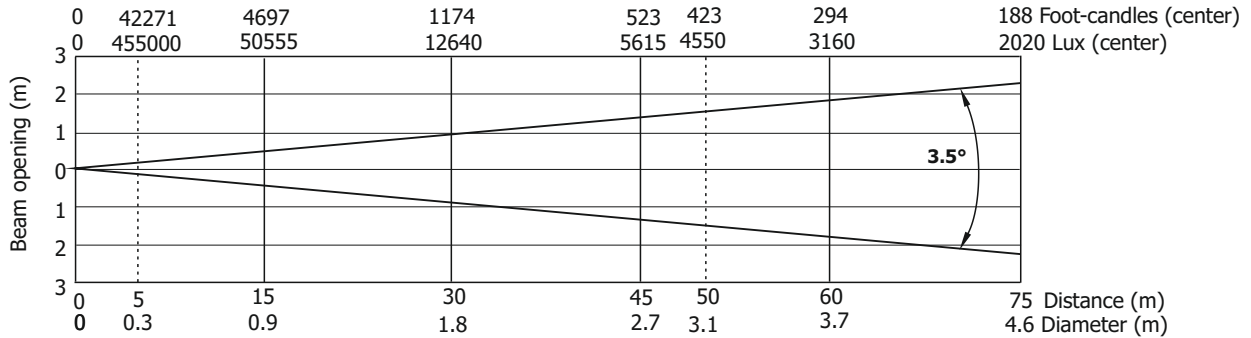

Robin BMFL FollowSpot LT

Photometric Diagram

Lamp: Osram Lok-it! HTI 1700/PS

Min. Zoom

Lamp power=1700W
Total Output: 32800 lumens

Lamp power=1500W
Total Output: 29190 lumens

Quiet mode
Total Output: 25760 lumens

Robin BMFL FollowSpot LT

Photometric Diagram

Max. Zoom

Lamp power=1700W
Total Output: 34600 lumens

Lamp power=1500W
Total Output: 32180 lumens

Quiet mode
Total Output: 28370 lumens

Robin BMFL FollowSpot LT

Photometric Diagram Min. Zoom with Light Frost

Lamp power=1700W

Illuminance distribution

Lamp power=1500W

Illuminance distribution

Robin BMFL FollowSpot LT

Photometric Diagram

Min. Zoom with Light Frost

Quiet mode