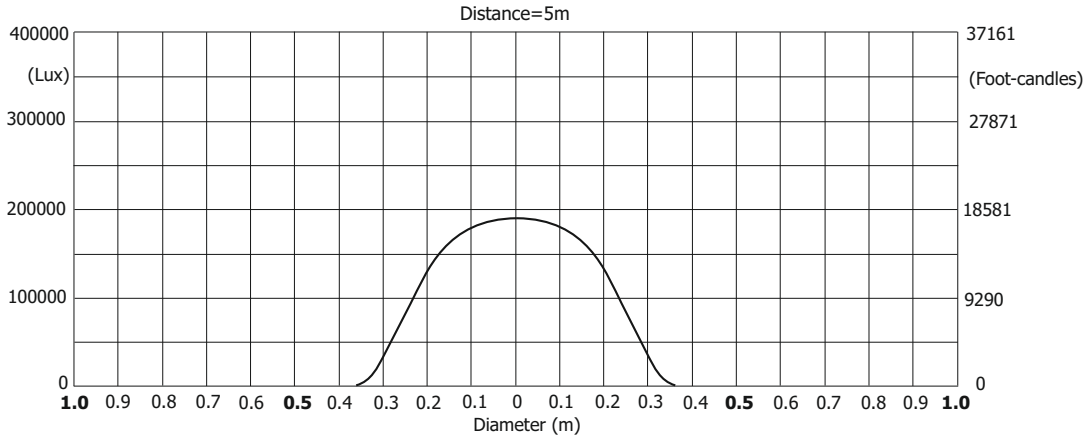

Illuminance distribution