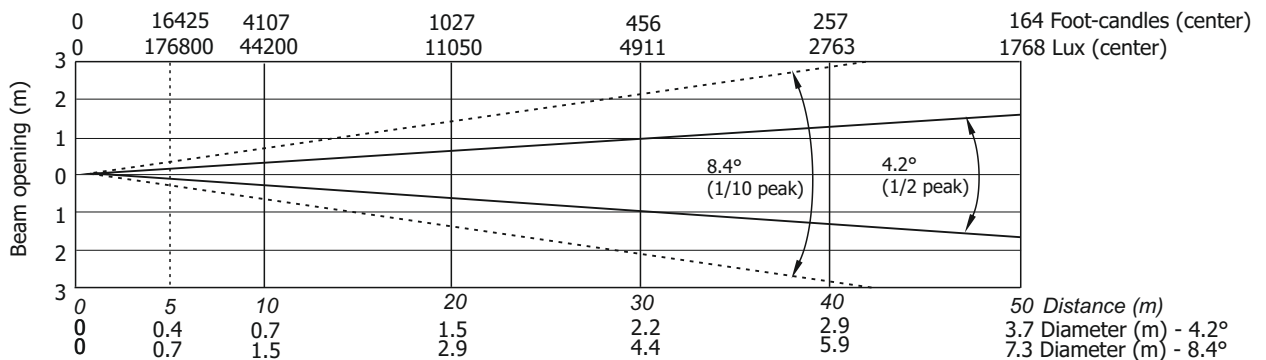

Illuminance distribution

Lamp power=1500W

Illuminance distribution

Robin BMFL FollowSpot LT

Photometric Diagram

Min. Zoom with Heavy Frost 20° (standard)

Quiet mode

Illuminance distribution

Robin BMFL FollowSpot LT

Photometric Diagram

Max. Zoom with Light Frost

Lamp power=1700W

Illuminance distribution

Lamp power=1500W

Illuminance distribution

Robin BMFL FollowSpot LT

Photometric Diagram

Max. Zoom with Light Frost

Quiet mode

Illuminance distribution

Robin BMFL FollowSpot LT

Photometric Diagram

Max. Zoom with Medium Frost

Lamp power=1700W

Illuminance distribution

Lamp power=1500W

Illuminance distribution

Robin BMFL FollowSpot LT

Photometric Diagram

Max. Zoom with Medium Frost

Quiet mode

Illuminance distribution