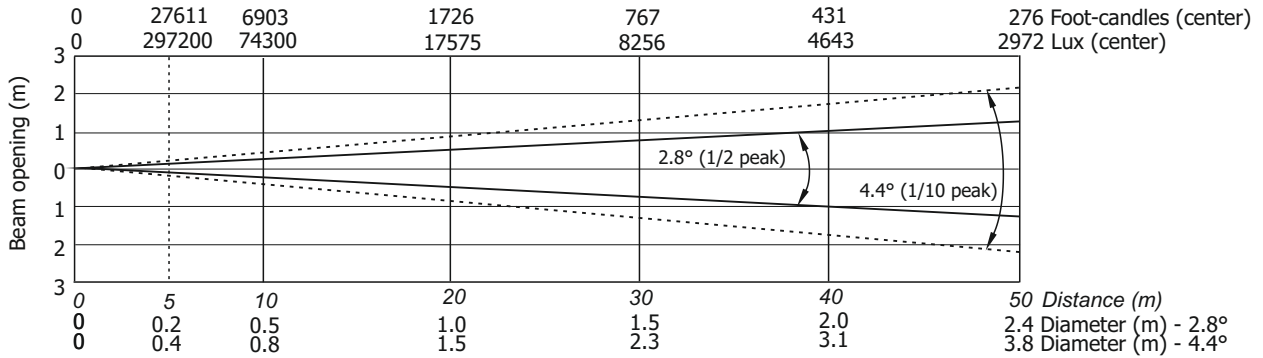

Lamp power=1700W

Illuminance distribution

Lamp power=1500W

Illuminance distribution

Robin BMFL FollowSpot LT

Photometric Diagram

Min. Zoom with Light Frost

Quiet mode

Illuminance distribution

Robin BMFL FollowSpot LT

Photometric Diagram Min. Zoom with Medium Frost

Lamp power=1700W

Illuminance distribution

Lamp power=1500W

Illuminance distribution

Robin BMFL FollowSpot LT

Photometric Diagram

Min. Zoom with Medium Frost

Quiet mode

Illuminance distribution

Robin BMFL FollowSpot LT

Photometric Diagram

Min. Zoom with Heavy Frost 20° (standard)

Lamp power=1700W

Illuminance distribution

Lamp power=1500W

Illuminance distribution

Robin BMFL FollowSpot LT

Photometric Diagram

Min. Zoom with Heavy Frost 20° (standard)

Quiet mode

Illuminance distribution