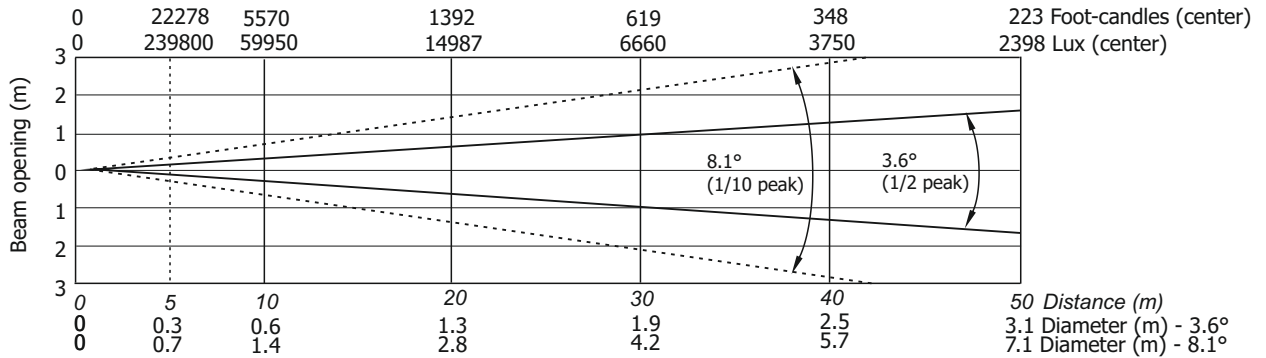

Photometric Diagram

Min. Zoom with Medium Frost

Quiet mode

Illuminance distribution

Robin BMFL FollowSpot LT

Photometric Diagram

Min. Zoom with Heavy Frost 20° (standard)

Lamp power=1700W

Illuminance distribution

Lamp power=1500W

Illuminance distribution

Robin BMFL FollowSpot LT

Photometric Diagram

Min. Zoom with Heavy Frost 20° (standard)

Quiet mode

Illuminance distribution

Robin BMFL FollowSpot LT

Photometric Diagram

Max. Zoom with Light Frost

Lamp power=1700W

Illuminance distribution

Lamp power=1500W

Illuminance distribution

Robin BMFL FollowSpot LT