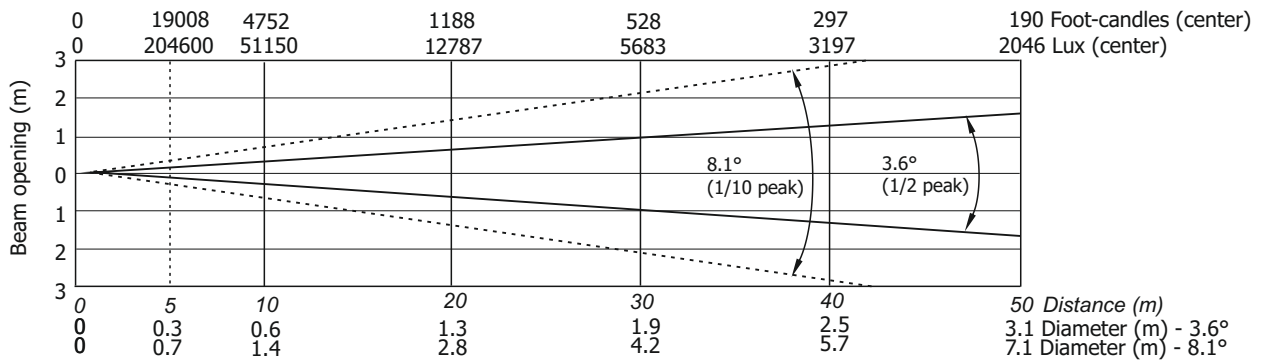

Illuminance distribution

Lamp power=1500W

Illuminance distribution

Robin BMFL FollowSpot LT

Photometric Diagram

Min. Zoom with Heavy Frost 20° (standard)

Quiet mode

Illuminance distribution

Robin BMFL FollowSpot LT

Photometric Diagram

Max. Zoom with Light Frost

Lamp power=1700W

Illuminance distribution

Lamp power=1500W

Illuminance distribution

Robin BMFL FollowSpot LT

Photometric Diagram

Max. Zoom with Light Frost

Quiet mode

Illuminance distribution

Robin BMFL FollowSpot LT

Photometric Diagram

Max. Zoom with Medium Frost

Lamp power=1700W