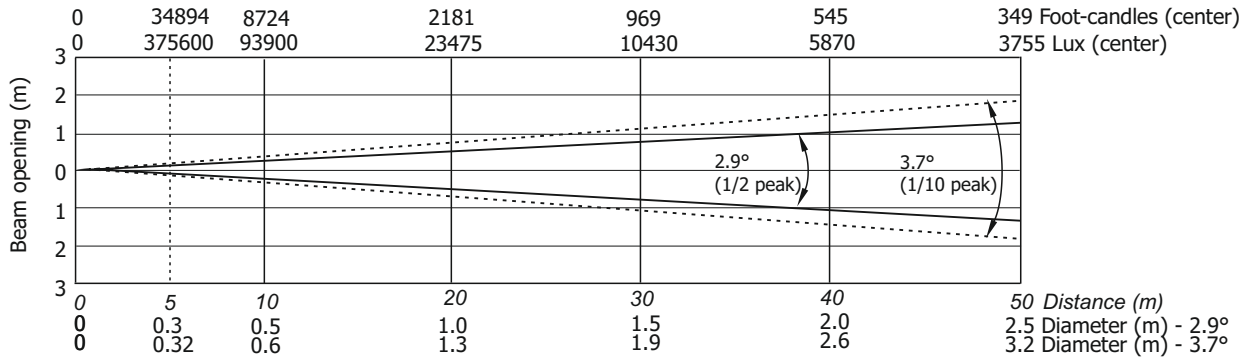

Robin BMFL FollowSpot LT

Photometric Diagram

Lamp: Osram Lok-it! HTI 1700/PS

Min. Zoom

Lamp power=1700W
Total Output: 32800 lumens

Lamp power=1500W
Total Output: 29190 lumens

Quiet mode
Total Output: 25760 lumens

Robin BMFL FollowSpot LT

Photometric Diagram

Max. Zoom

Lamp power=1700W
Total Output: 34600 lumens

Lamp power=1500W
Total Output: 32180 lumens

Quiet mode
Total Output: 28370 lumens

Robin BMFL FollowSpot LT

Photometric Diagram Min. Zoom with Light Frost

Lamp power=1700W

Illuminance distribution

Lamp power=1500W

Illuminance distribution

Robin BMFL FollowSpot LT

Photometric Diagram

Min. Zoom with Light Frost

Quiet mode

Illuminance distribution

Robin BMFL FollowSpot LT

Photometric Diagram Min. Zoom with Medium Frost

Lamp power=1700W

Illuminance distribution

Lamp power=1500W

Illuminance distribution

Robin BMFL FollowSpot LT