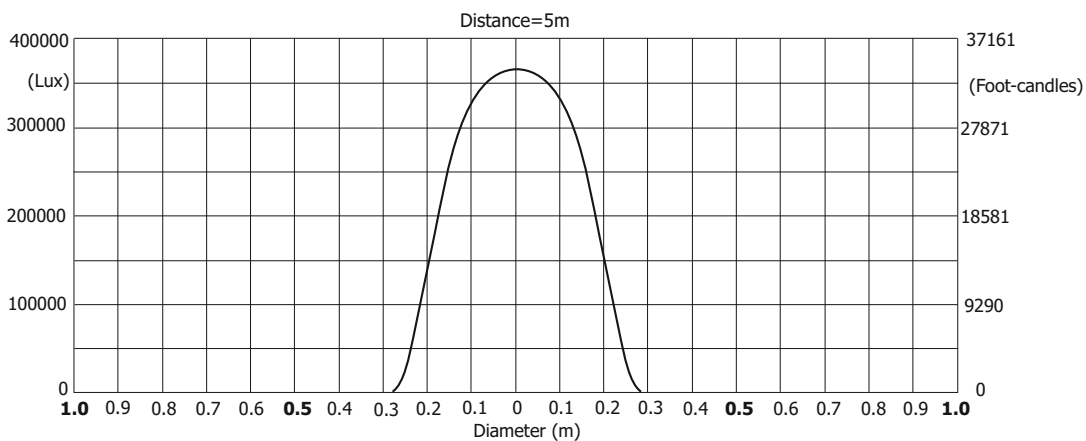

Robin BMFL FollowSpot LT

Photometric Diagram

Max. Zoom

Lamp power=1700W
Total Output: 34600 lumens

Lamp power=1500W
Total Output: 32180 lumens

Quiet mode
Total Output: 28370 lumens

Robin BMFL FollowSpot LT

Photometric Diagram Min. Zoom with Light Frost

Lamp power=1700W

Illuminance distribution

Lamp power=1500W

Illuminance distribution

Robin BMFL FollowSpot LT

Photometric Diagram

Min. Zoom with Light Frost

Quiet mode

Illuminance distribution

Robin BMFL FollowSpot LT

Photometric Diagram Min. Zoom with Medium Frost

Lamp power=1700W

Illuminance distribution

Lamp power=1500W

Illuminance distribution

Robin BMFL FollowSpot LT