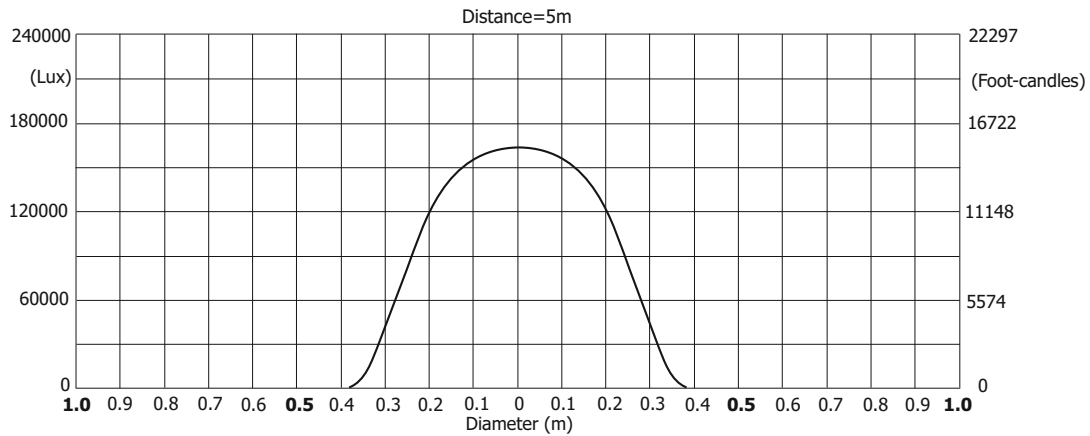

Illuminance distribution

Lamp power=1500W

Illuminance distribution

Robin BMFL FollowSpot LT

Photometric Diagram

Max. Zoom with Medium Frost

Quiet mode

Illuminance distribution

Robin BMFL FollowSpot LT

Photometric Diagram

Max. Zoom with Heavy Frost 20° (standard)

Lamp power=1700W

Illuminance distribution

Distance=5m

Lamp power=1500W

Illuminance distribution