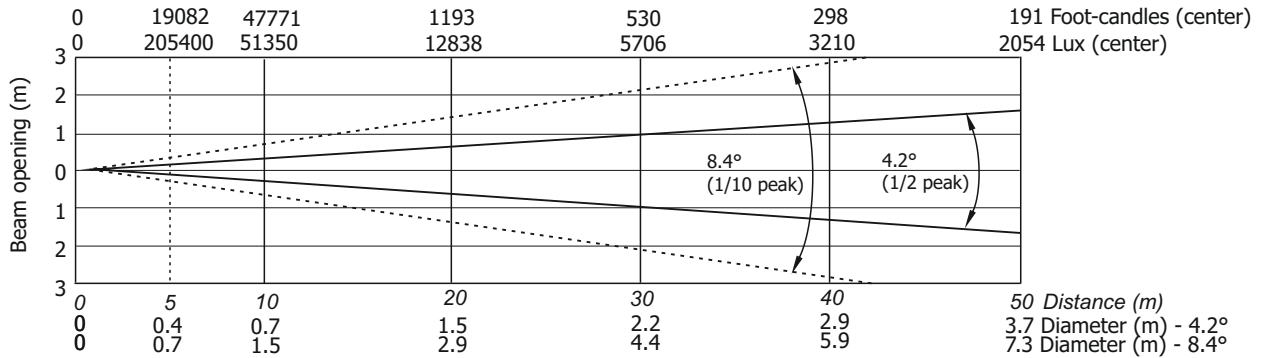

Illuminance distribution

Lamp power=1500W

Illuminance distribution

Robin BMFL FollowSpot LT

Photometric Diagram

Min. Zoom with Heavy Frost 20° (standard)

Quiet mode

Illuminance distribution

Robin BMFL FollowSpot LT

Photometric Diagram

Max. Zoom with Light Frost

Lamp power=1700W

Illuminance distribution

Lamp power=1500W

Illuminance distribution

Robin BMFL FollowSpot LT

Photometric Diagram

Max. Zoom with Light Frost

Quiet mode

Illuminance distribution

Robin BMFL FollowSpot LT

Photometric Diagram

Max. Zoom with Medium Frost

Lamp power=1700W

Illuminance distribution

Lamp power=1500W

Illuminance distribution

Robin BMFL FollowSpot LT

Photometric Diagram

Max. Zoom with Medium Frost

Quiet mode

Illuminance distribution