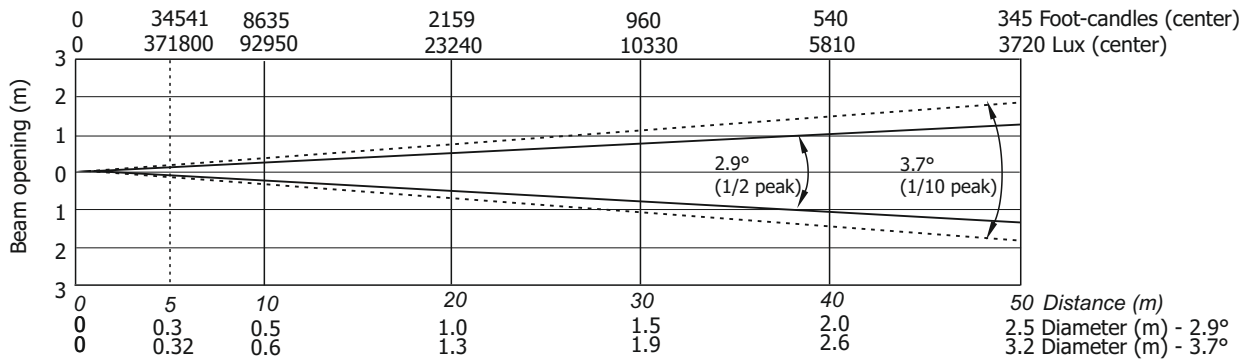

Robin BMFL FollowSpot LT

Photometric Diagram

Lamp: Osram Lok-it! HTI 1700/PS

Min. Zoom

Lamp power=1700W
Total Output: 32800 lumens

Lamp power=1500W
Total Output: 29190 lumens

Quiet mode
Total Output: 25760 lumens

Robin BMFL FollowSpot LT

Photometric Diagram

Max. Zoom

Lamp power=1700W
Total Output: 34600 lumens

Lamp power=1500W
Total Output: 32180 lumens

Quiet mode
Total Output: 28370 lumens

Robin BMFL FollowSpot LT

Photometric Diagram Min. Zoom with Light Frost

Lamp power=1700W

Illuminance distribution

Lamp power=1500W

Illuminance distribution

Robin BMFL FollowSpot LT

Photometric Diagram

Min. Zoom with Light Frost

Quiet mode

Illuminance distribution

Robin BMFL FollowSpot LT

Photometric Diagram Min. Zoom with Medium Frost

Lamp power=1700W

Illuminance distribution

Lamp power=1500W

Illuminance distribution

Robin BMFL FollowSpot LT