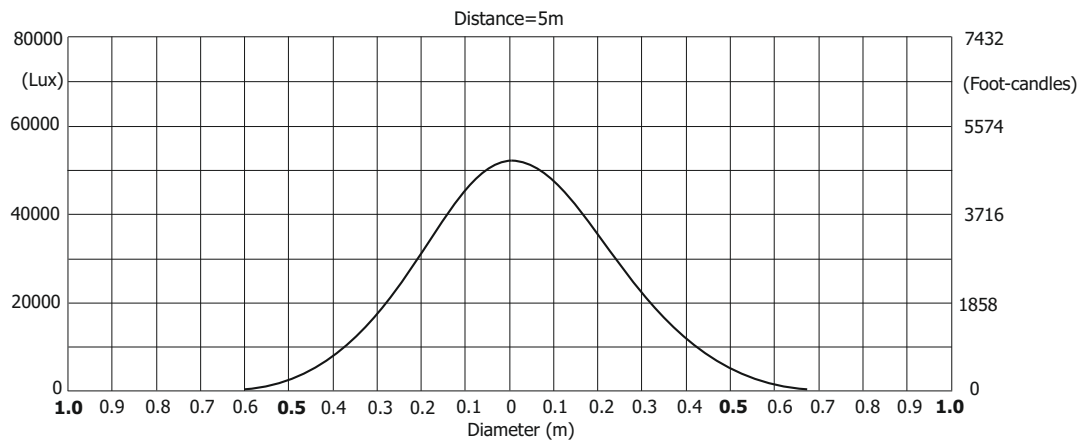

Illuminance distribution

Lamp power=1500W

Illuminance distribution

Robin BMFL FollowSpot LT

Photometric Diagram

Min. Zoom with Heavy Frost 20° (standard)

Quiet mode

Illuminance distribution