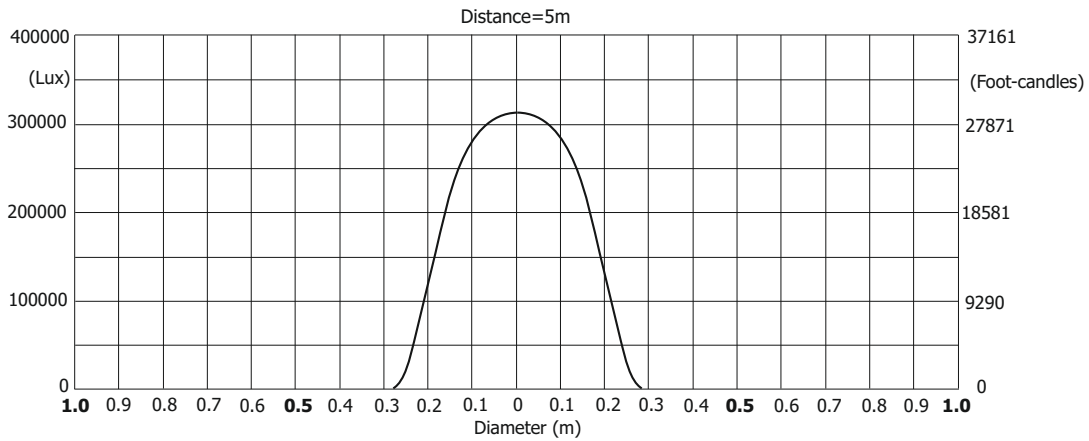

Robin BMFL FollowSpot LT

Photometric Diagram

Max. Zoom

Lamp power=1700W
Total Output: 34600 lumens

Lamp power=1500W
Total Output: 32180 lumens

Quiet mode
Total Output: 28370 lumens

Robin BMFL FollowSpot LT

Photometric Diagram Min. Zoom with Light Frost

Lamp power=1700W

Illuminance distribution

Lamp power=1500W

Illuminance distribution

Robin BMFL FollowSpot LT

Photometric Diagram

Min. Zoom with Light Frost

Quiet mode

Illuminance distribution

Robin BMFL FollowSpot LT

Photometric Diagram Min. Zoom with Medium Frost

Lamp power=1700W

Illuminance distribution

Lamp power=1500W

Illuminance distribution

Robin BMFL FollowSpot LT