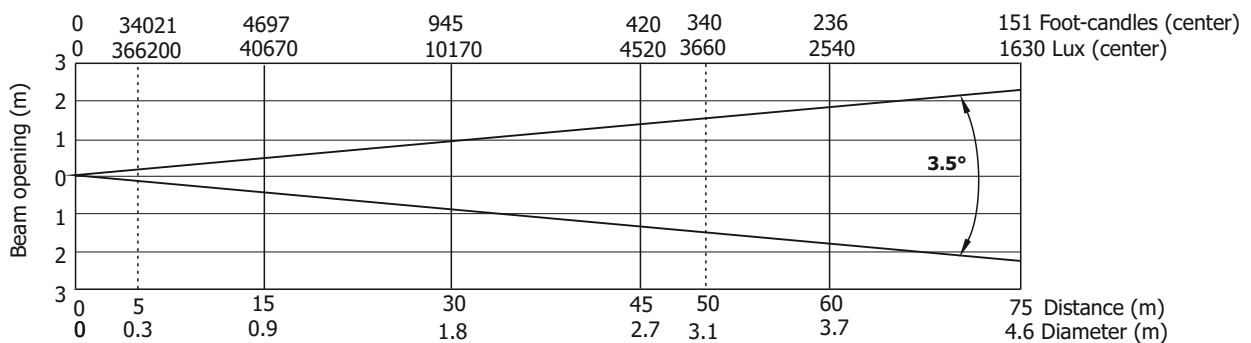

Robin BMFL FollowSpot LT

Photometric Diagram

Lamp: Osram Lok-it! HTI 1700/PS

Min. Zoom

Lamp power=1700W
Total Output: 32800 lumens

Lamp power=1500W
Total Output: 29190 lumens

Quiet mode
Total Output: 25760 lumens

Robin BMFL FollowSpot LT

Photometric Diagram

Max. Zoom

Lamp power=1700W
Total Output: 34600 lumens

Lamp power=1500W
Total Output: 32180 lumens

Quiet mode
Total Output: 28370 lumens

Robin BMFL FollowSpot LT

Photometric Diagram Min. Zoom with Light Frost

Lamp power=1700W

Illuminance distribution

Lamp power=1500W

Illuminance distribution

Robin BMFL FollowSpot LT

Photometric Diagram

Min. Zoom with Light Frost

Quiet mode