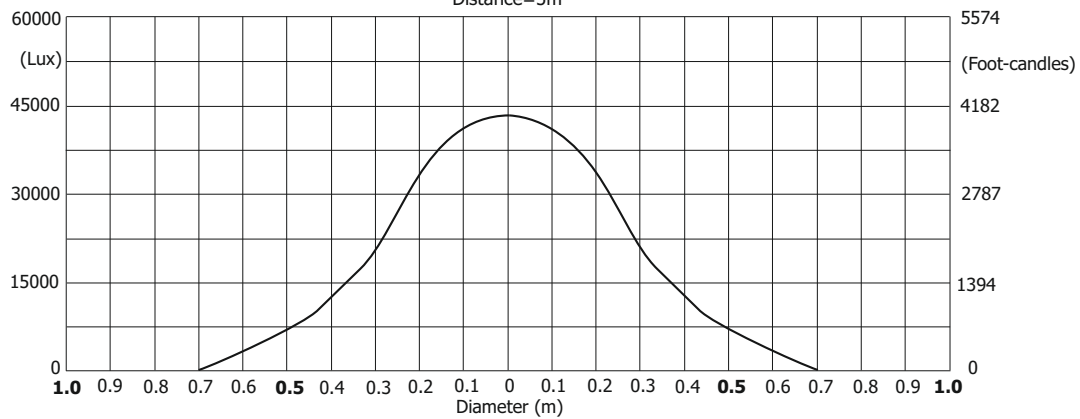

Illuminance distribution

Lamp power=1500W

Illuminance distribution

Robin BMFL FollowSpot LT

Photometric Diagram

Max. Zoom with Medium Frost

Quiet mode

Illuminance distribution

Robin BMFL FollowSpot LT

Photometric Diagram

Max. Zoom with Heavy Frost 20° (standard)

Lamp power=1700W

Illuminance distribution

Distance=5m

Lamp power=1500W

Illuminance distribution