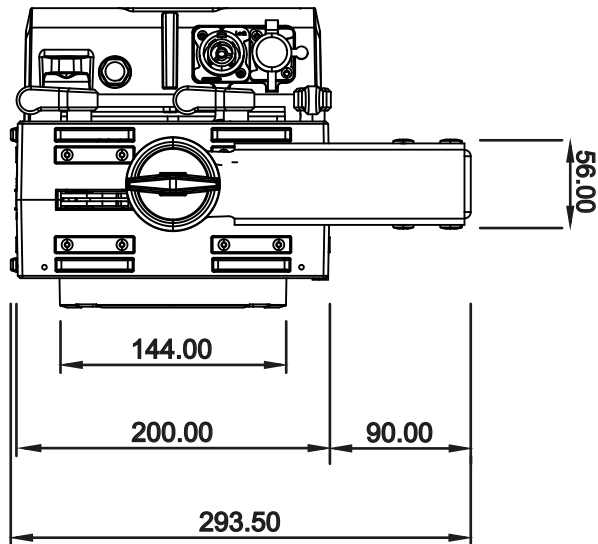

TECHNICAL
DRAWINGS

ROXX[®]
CLUSTER B2

ROXX GmbH
Hansestr. 91, 51149 Köln, Germany
www.roxxlight.com