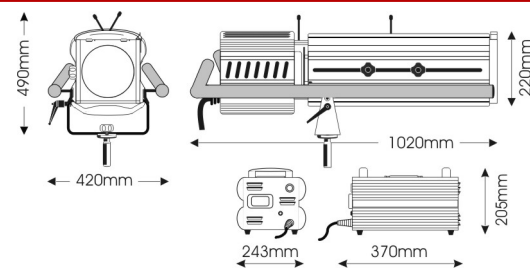

Lamp types

2000W 7500K	Philips 2000 MSR Gold/2 FastFit PGJX50 750 hrs
2000W 6000K	Philips 2000 MSR Gold FastFit PGJX50 750 hrs

Accessories

Metal colour frame+ front runners	■20109106
5-colour colour changer	■20105106 □20105106B ■20105105 left-handed
6-colour colour changer	■20105206
Spare iris diaphragm	20100707
Gobo holder, A/B size	20100807 Gobo holder, B, dichro 20100807B
Black tripod	20102401 Chrome plated tripod 20102402
Spare spigot ø29mm	20102200
Spigot with fluid head	20102100
Kit 1-hand control iris/dowser	20107070
Stirrup-kit for suspension	20102900
Flight case with braking wheels	20107180 for f.spot/ballast/col.chang./tripod

Photometric data

Narrow focus	MSR 2000/2 Gold									
	2.5	2.7	2.9	3.1	3.3	3.6	3.8	4.0	4.2	m
Beam dia.	2.5	2.7	2.9	3.1	3.3	3.6	3.8	4.0	4.2	m
lux	4681	3988	3439	2996	2633	2332	2080	1867	1685	
Distance	24	26	28	30	32	34	36	38	40	m

Wide focus

Wide focus										
	3.2	3.7	4.2	4.7	5.3	5.8	6.3	6.8	7.4	m
Beam dia.	3.2	3.7	4.2	4.7	5.3	5.8	6.3	6.8	7.4	m
lux	5100	3747	2869	2267	1836	1517	1275	1086	937	
Distance	12	14	16	18	20	22	24	26	28	m

LUCI DELLA RIBALTA PROFESSIONAL LIGHTING PRODUCTS

Canto® 2000 msr FF mk2

2000W 180/260V 50/60Hz

discharge followspot

part number: 10907280 Followspot
K10907280 kit

The Canto® 2000msr FF is an, efficient, lightweight and extremely powerful followspot, ideal for all medium to long-throw applications. The MSR filling of the lamp guarantees pure, white light, whereas the short arc provides high beam intensity for professional entertainment lighting.

Now available in the MK2 version, featuring a new, extremely efficient and reliable electronic ballast, lamp position adjustment from the side and a newly designed iris diaphragm.

Canto® 2000msr mk2 is delivered complete with 20-leaf iris, mechanical dimmer, separate, electronic ballast unit and spigot.

The kit version also includes lamp, fitted colour changer, black tripod and flight case.

Luci della Ribalta srl
Via Berna 14
46042 Castel Goffredo (MN), Italy
tel: +39 0376 771777
fax: +39 0376 772140
www.ldr.it info@ldr.it

issue: ap © 2020. LDR reserves the right to alter the specification without prior notice