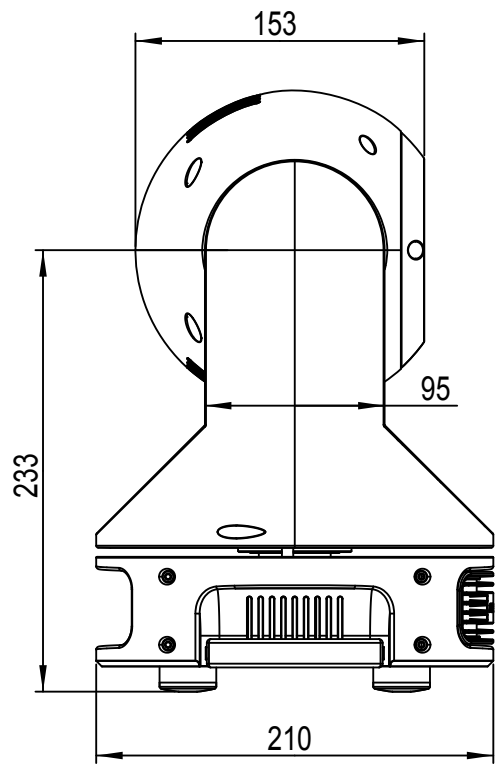

Dimension tolerance (millimetre)	Version
± 5	1.0

A	11-Mar-15	SW	CREATION	—	—
Indice	Date	Created by	Modification :	Approved on	Approved by

Logiciel : Observation : -

Project : A61	Project Name :MAGICDOT-R	Code: 015150	
A4	MAGICDOT-R LUMINAIRE	Scale: 1/4 	
		Material:	www.ayrton.eu