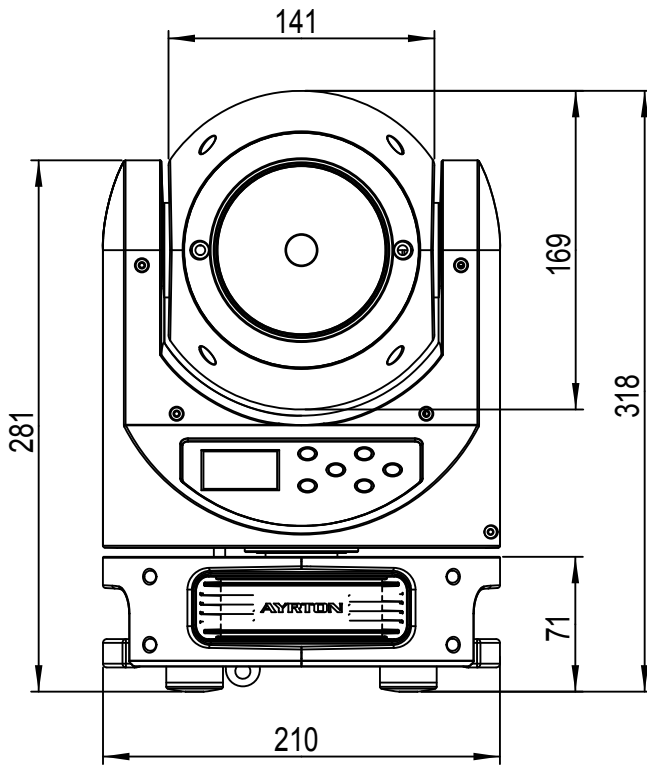

Dimension tolerance (millimetre)	Version
± 5	1.0

A	11-Mar-15	SW	CREATION	—	—
Indice	Date	Created by	Modification :	Approved on	Approved by

Logiciel : Observation : -

Project : A61	Project Name :MAGICDOT-R	Code: 015150	
A4	MAGICDOT-R LUMINAIRE	Scale: 1/4 	
		Material:	www.ayrton.eu