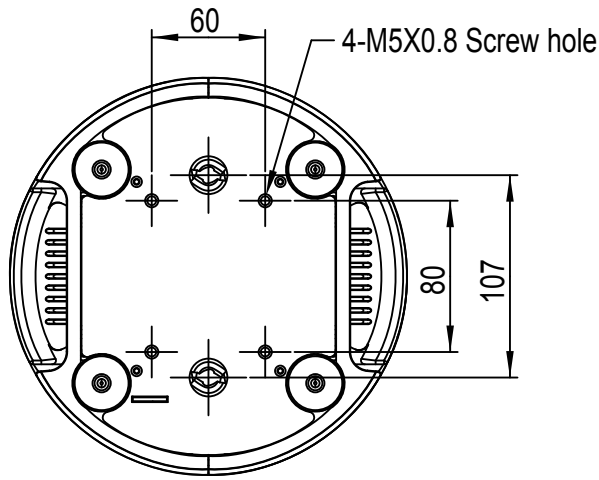

Dimension tolerance (millimetre)	Version
± 5	1.0

A	11-Mar-15	SW	CREATION	—	—
Indice	Date	Created by	Modification :	Approved on	Approved by

Logiciel : Observation : -

Project : A61	Project Name :MAGICDOT-R	Code: 015150	
A4	MAGICDOT-R LUMINAIRE	Scale: 1/4 	
		Material:	www.ayrton.eu