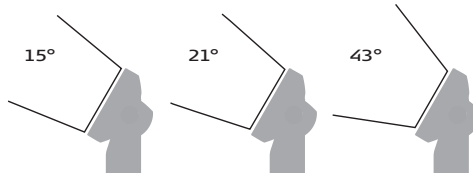

## LUX DIAGRAM

Narrow spread lens of 15°  
 Medium spread lens of 21°  
 Wide spread lens of 43°

All LEDs on