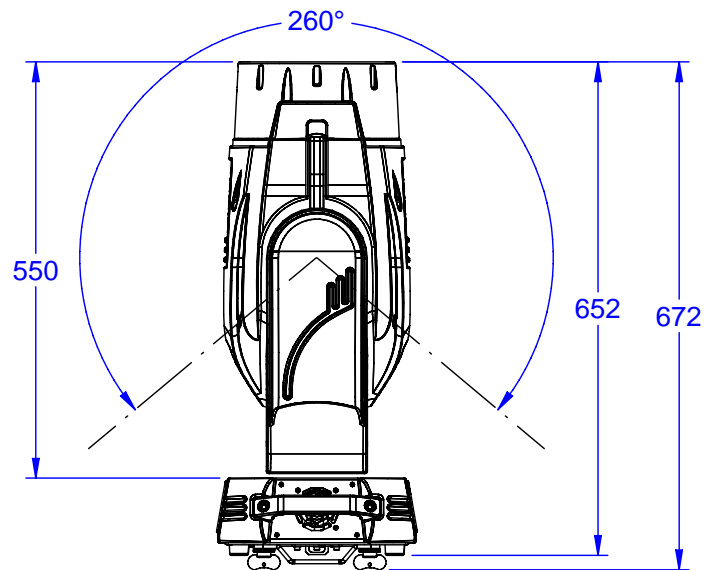

1:10

Pan movement range:540°

Tilt movement range:260°

PRODUCT: Robyn 600E Beam		
TITLE: Dimensions		
DOCUMENT: All dimensions in mm.		
VERSION: 1	DATE: 08.11.2010	SHEET: 01 OF 01