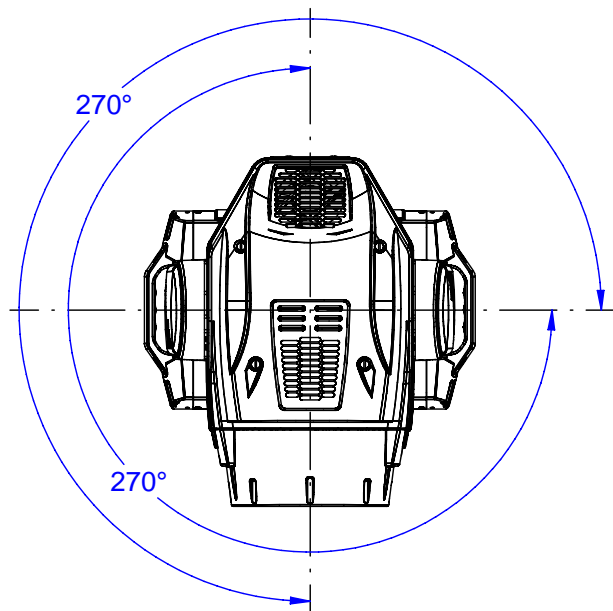

1:10

Pan movement range:540°

Tilt movement range:260°

PRODUCT: Robyn 600E Beam		
TITLE: Dimensions		
DOCUMENT: All dimensions in mm.		
VERSION: 1	DATE: 08.11.2010	SHEET: 01 OF 01