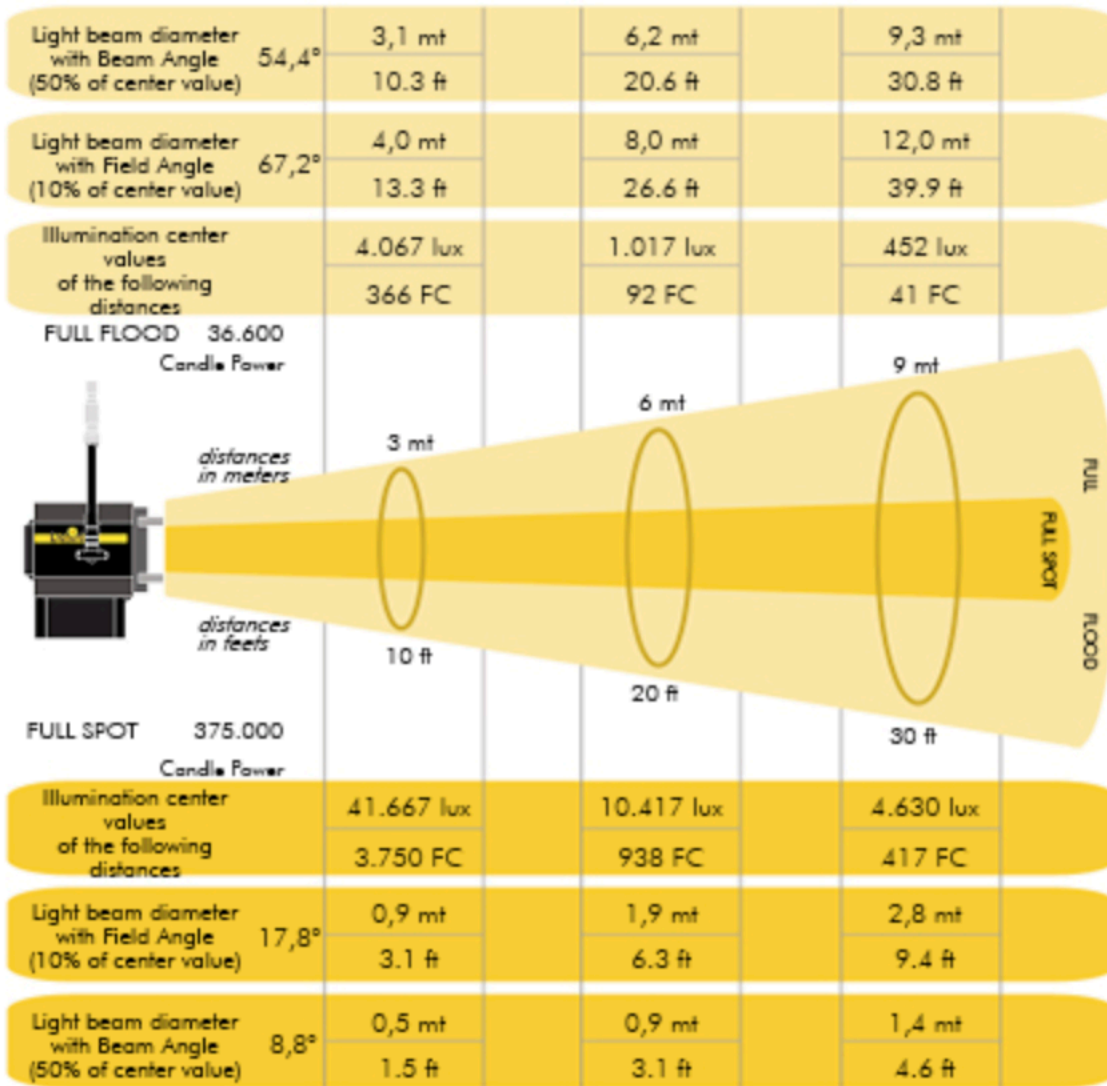

Photometrics Data

Values measured with

CP 73 Lamp ▼

Weight and Dimensions